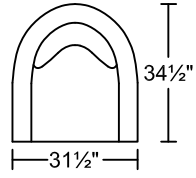

ALVIANO AC42

Designed for KELVIN GIORMANI

1DV

ST

ST