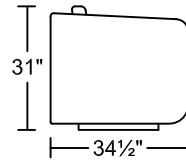

ALVIANO AC42

Designed for KELVIN GIORMANI

1DV

ST

ST