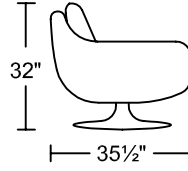

---

**DANTE AC51**

---

**Designed for KELVIN GIORMANI**

---

**1DV**

**STV**

**STV**