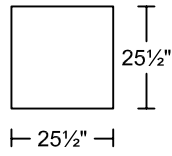

---

**DANTE AC51**

---

**Designed for KELVIN GIORMANI**

---

**1DV**

**STV**

**STV**