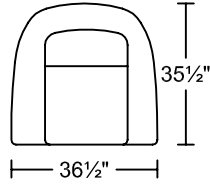

---

**DANTE AC51**

---

**Designed for KELVIN GIORMANI**

---

**1DV**

**STV**

**STV**