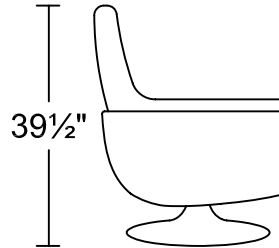

AC30

Designed for KELVIN GIORMANI

1D

— 31" —

39½"

— 31½" —