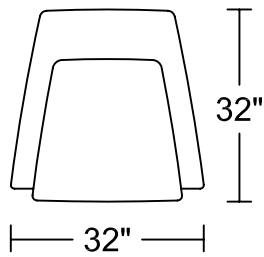

AC60 RIO

Designed for KELVIN GIORMANI

**1D
1DP**

1D

1DP

**1DV
1DVP**

1DV

1DVP