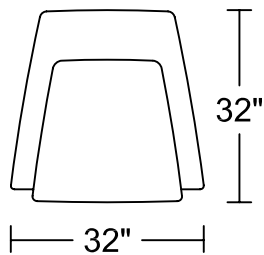

AC60 RIO

Designed for KELVIN GIORMANI

**1D
1DP**

1D

1DP

**1DV
1DVP**

1DV

1DVP