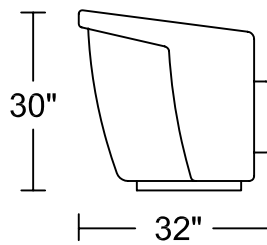

AC60 RIO

Designed for KELVIN GIORMANI

**1D
1DP**

1D

1DP

**1DV
1DVP**

1DV

1DVP