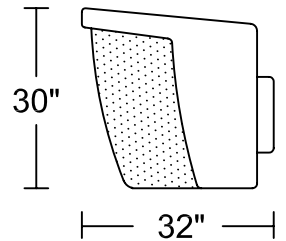

AC60 RIO

Designed for KELVIN GIORMANI

**1D
1DP**

1D

1DP

**1DV
1DVP**

1DV

1DVP