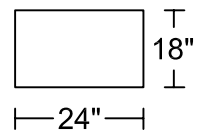

ZEPHYR 2598

Designed for **KELVIN GIORMANI**

18

50

50