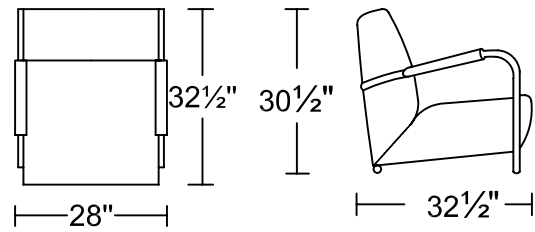

ZEPHYR 2598

Designed for **KELVIN GIORMANI**

18

50

50