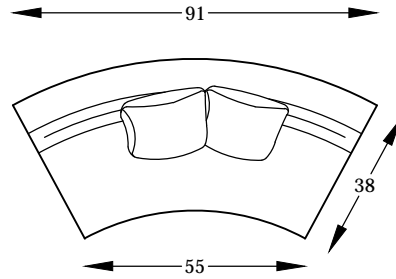

CALCUTTA SERIES

411060 L
BUMPER END
*SHOWN AS A LEFT

411091 ARMLESS SOFA
M411091 FREE STANDING-
ARMLESS SOFA

411092 L or R
ARMLESS SOFA W/BUMPER
*SHOWN AS A LEFT

411063 L or R
ONE-ARM LOVESEAT
*SHOWN AS A LEFT

4110103 L or R
ONE-ARM SOFA W/BUMPER
*SHOWN AS A LEFT

4110102 L or R
ONE-ARM SOFA
*SHOWN AS A LEFT

411052
WEDGE

411048
ROUND OTTO

411001
OVAL OTTO

411063 L
411091
411060 R

411060L
4110102R

*NOT TO SCALE

*NOTE: LEG HEIGHT: 5-1/4"

Scale: 1/4" = 1'-00"

This schematic is current as 2/15 . The company reserves the right to change dimensions and products offered. A more recent schematic may be available for this series. To see the most current schematic, go to <http://lazarind.com>