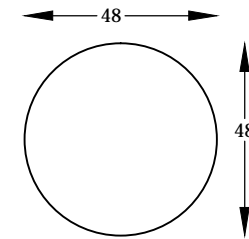

CALCUTTA SERIES

411060 L
BUMPER END
*SHOWN AS A LEFT

411091 ARMLESS SOFA
M411091 FREE STANDING-
ARMLESS SOFA

411092 L or R
ARMLESS SOFA W/BUMPER
*SHOWN AS A LEFT

411063 L or R
ONE-ARM LOVESEAT
*SHOWN AS A LEFT

4110103 L or R
ONE-ARM SOFA W/BUMPER
*SHOWN AS A LEFT

4110102 L or R
ONE-ARM SOFA
*SHOWN AS A LEFT

411052
WEDGE

411048
ROUND OTTO

411001
OVAL OTTO

411063 L
411091
411060 R

411060L
4110102R

*NOT TO SCALE

*NOTE: LEG HEIGHT: 5-1/4"

Scale: 1/4" = 1'-00"

This schematic is current as 2/15 . The company reserves the right to change dimensions and products offered. A more recent schematic may be available for this series. To see the most current schematic, go to <http://lazarind.com>