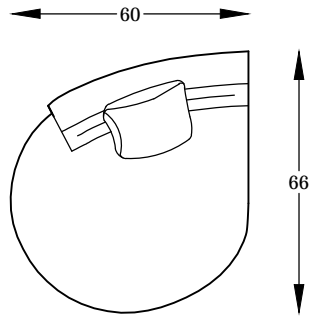

CALCUTTA SERIES

411060 L
BUMPER END
*SHOWN AS A LEFT

411091 ARMLESS SOFA
M411091 FREE STANDING-
ARMLESS SOFA

411092 L or R
ARMLESS SOFA W/BUMPER
*SHOWN AS A LEFT

411063 L or R
ONE-ARM LOVESEAT
*SHOWN AS A LEFT

4110103 L or R
ONE-ARM SOFA W/BUMPER
*SHOWN AS A LEFT

4110102 L or R
ONE-ARM SOFA
*SHOWN AS A LEFT

411052
WEDGE

411048
ROUND OTTO

411001
OVAL OTTO

411063 L
411091
411060 R

411060L
4110102R

*NOT TO SCALE

*NOTE: LEG HEIGHT: 5-1/4"

Scale: 1/4" = 1'-00"

This schematic is current as 2/15 . The company reserves the right to change dimensions and products offered. A more recent schematic may be available for this series. To see the most current schematic, go to <http://lazarind.com>