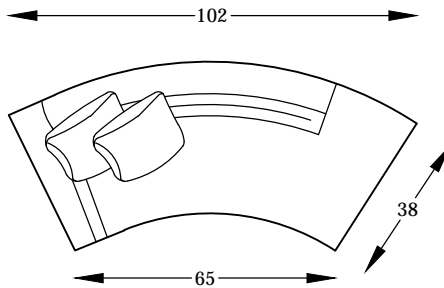

CALCUTTA SERIES

411060 L
BUMPER END
*SHOWN AS A LEFT

411091 ARMLESS SOFA
M411091 FREE STANDING-
ARMLESS SOFA

411092 L or R
ARMLESS SOFA W/BUMPER
*SHOWN AS A LEFT

411063 L or R
ONE-ARM LOVESEAT
*SHOWN AS A LEFT

4110103 L or R
ONE-ARM SOFA W/BUMPER
*SHOWN AS A LEFT

4110102 L or R
ONE-ARM SOFA
*SHOWN AS A LEFT

411052
WEDGE

411048
ROUND OTTO

411001
OVAL OTTO

411063 L
411091
411060 R

411060L
4110102R

*NOT TO SCALE

*NOTE: LEG HEIGHT: 5-1/4"

Scale: 1/4" = 1'-00"

This schematic is current as 2/15 . The company reserves the right to change dimensions and products offered. A more recent schematic may be available for this series. To see the most current schematic, go to <http://lazarind.com>