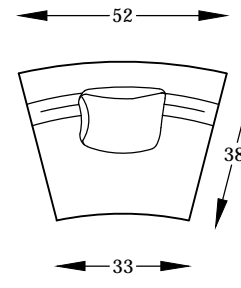

CALCUTTA SERIES

411060 L
BUMPER END
*SHOWN AS A LEFT

411091 ARMLESS SOFA
M411091 FREE STANDING-
ARMLESS SOFA

411092 L or R
ARMLESS SOFA W/BUMPER
*SHOWN AS A LEFT

411063 L or R
ONE-ARM LOVESEAT
*SHOWN AS A LEFT

4110103 L or R
ONE-ARM SOFA W/BUMPER
*SHOWN AS A LEFT

4110102 L or R
ONE-ARM SOFA
*SHOWN AS A LEFT

411052
WEDGE

411048
ROUND OTTO

411001
OVAL OTTO

411063 L
411091
411060 R

411060L
4110102R

*NOT TO SCALE

*NOTE: LEG HEIGHT: 5-1/4"

Scale: 1/4" = 1'-00"

This schematic is current as 2/15 . The company reserves the right to change dimensions and products offered. A more recent schematic may be available for this series. To see the most current schematic, go to <http://lazarind.com>