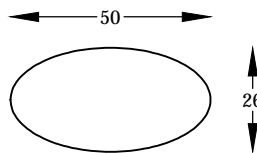

CALCUTTA SERIES

411060 L
BUMPER END
*SHOWN AS A LEFT

411091 ARMLESS SOFA
M411091 FREE STANDING-
ARMLESS SOFA

411092 L or R
ARMLESS SOFA W/BUMPER
*SHOWN AS A LEFT

411063 L or R
ONE-ARM LOVESEAT
*SHOWN AS A LEFT

4110103 L or R
ONE-ARM SOFA W/BUMPER
*SHOWN AS A LEFT

4110102 L or R
ONE-ARM SOFA
*SHOWN AS A LEFT

411052
WEDGE

411048
ROUND OTTO

411001
OVAL OTTO

411063 L
411091
411060 R

411060L
4110102R

*NOT TO SCALE

*NOTE: LEG HEIGHT: 5-1/4"

Scale: 1/4" = 1'-00"

This schematic is current as 2/15 . The company reserves the right to change dimensions and products offered. A more recent schematic may be available for this series. To see the most current schematic, go to <http://lazarind.com>