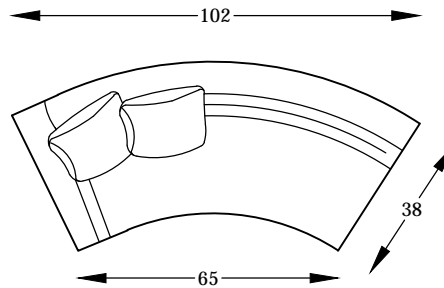

CALCUTTA SERIES

411060 L
BUMPER END
*SHOWN AS A LEFT

411091 ARMLESS SOFA
M411091 FREE STANDING-
ARMLESS SOFA

411092 L or R
ARMLESS SOFA W/BUMPER
*SHOWN AS A LEFT

411063 L or R
ONE-ARM LOVESEAT
*SHOWN AS A LEFT

4110103 L or R
ONE-ARM SOFA W/BUMPER
*SHOWN AS A LEFT

4110102 L or R
ONE-ARM SOFA
*SHOWN AS A LEFT

411052
WEDGE

411048
ROUND OTTO

411001
OVAL OTTO

411063 L
411091
411060 R

411060L
4110102R

*NOT TO SCALE

*NOTE: LEG HEIGHT: 5-1/4"

Scale: 1/4" = 1'-00"

This schematic is current as 2/15 . The company reserves the right to change dimensions and products offered. A more recent schematic may be available for this series. To see the most current schematic, go to <http://lazarind.com>