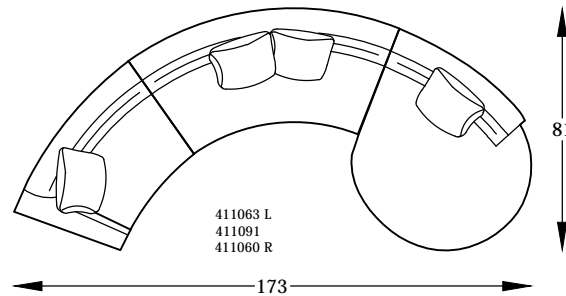

CALCUTTA SERIES

411060 L
BUMPER END
*SHOWN AS A LEFT

411091 ARMLESS SOFA
M411091 FREE STANDING-
ARMLESS SOFA

411092 L or R
ARMLESS SOFA W/BUMPER
*SHOWN AS A LEFT

411063 L or R
ONE-ARM LOVESEAT
*SHOWN AS A LEFT

4110103 L or R
ONE-ARM SOFA W/BUMPER
*SHOWN AS A LEFT

4110102 L or R
ONE-ARM SOFA
*SHOWN AS A LEFT

411052
WEDGE

411048
ROUND OTTO

411001
OVAL OTTO

411063 L
411091
411060 R

411060L
4110102R

*NOT TO SCALE

*NOTE: LEG HEIGHT: 5-1/4"

Scale: 1/4" = 1'-00"

This schematic is current as 2/15 . The company reserves the right to change dimensions and products offered. A more recent schematic may be available for this series. To see the most current schematic, go to <http://lazarind.com>