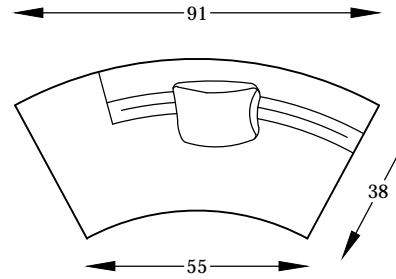

CALCUTTA SERIES

411060 L
BUMPER END
*SHOWN AS A LEFT

411091 ARMLESS SOFA
M411091 FREE STANDING-
ARMLESS SOFA

411092 L or R
ARMLESS SOFA W/BUMPER
*SHOWN AS A LEFT

411063 L or R
ONE-ARM LOVESEAT
*SHOWN AS A LEFT

4110103 L or R
ONE-ARM SOFA W/BUMPER
*SHOWN AS A LEFT

4110102 L or R
ONE-ARM SOFA
*SHOWN AS A LEFT

411052
WEDGE

411048
ROUND OTTO

411001
OVAL OTTO

411063 L
411091
411060 R

411060L
4110102R

*NOT TO SCALE

*NOTE: LEG HEIGHT: 5-1/4"

Scale: 1/4" = 1'-00"

This schematic is current as 2/15 . The company reserves the right to change dimensions and products offered. A more recent schematic may be available for this series. To see the most current schematic, go to <http://lazarind.com>