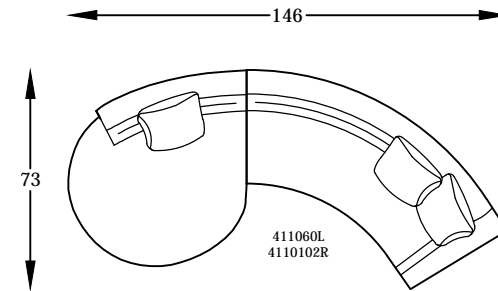

4110103 L or R
ONE-ARM SOFA W/BUMPER
*SHOWN AS A LEFT

4110102 L or R
ONE-ARM SOFA
*SHOWN AS A LEFT

411052
WEDGE

411048
ROUND OTTO

411001
OVAL OTTO

411063 L
411091
411060 R

411060L
4110102R

*NOT TO SCALE

*NOTE: LEG HEIGHT: 5-1/4"

Scale: 1/4" = 1'-00"

This schematic is current as 2/15 . The company reserves the right to change dimensions and products offered. A more recent schematic may be available for this series. To see the most current schematic, go to <http://lazarind.com>