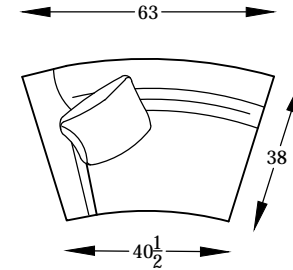

CALCUTTA SERIES

411060 L
BUMPER END
*SHOWN AS A LEFT

411091 ARMLESS SOFA
M411091 FREE STANDING-
ARMLESS SOFA

411092 L or R
ARMLESS SOFA W/BUMPER
*SHOWN AS A LEFT

411063 L or R
ONE-ARM LOVESEAT
*SHOWN AS A LEFT

4110103 L or R
ONE-ARM SOFA W/BUMPER
*SHOWN AS A LEFT

4110102 L or R
ONE-ARM SOFA
*SHOWN AS A LEFT

411052
WEDGE

411048
ROUND OTTO

411001
OVAL OTTO

411063 L
411091
411060 R

411060L
4110102R

*NOT TO SCALE

*NOTE: LEG HEIGHT: 5-1/4"

Scale: 1/4" = 1'-00"

This schematic is current as 2/15 . The company reserves the right to change dimensions and products offered. A more recent schematic may be available for this series. To see the most current schematic, go to <http://lazarind.com>