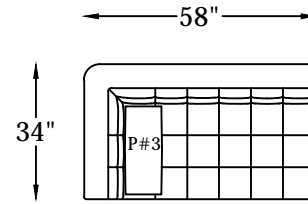

# COMODO SERIES #1248

124820  
COMODO SOFA

124817L & R  
COMODO ONE ARM SOFA  
\*SHOWN AS A LEFT

124810L & R  
COMODO ONE ARM LOVESEAT  
\*SHOWN AS A LEFT

124804  
COMODO CHAIR

124853L & R  
COMODO RETURN SOFA W/BUMPER  
\*SHOWN AS A LEFT

124864L & R  
ARMLESS LOVESEAT W/BUMPER  
\*SHOWN AS A LEFT

PILLOW DESCRIPTION

<p>←25"→ P#1 16"</p>	<p>←21"→ P#2 11"</p>	<p>←22"→ P#3 9"</p>	<p>5" HEIGHT O ↓</p>
<p>Back pillows 25" X 16" P1248BPL</p>	<p>Kidney pillows 21" X 11" P1248BPS</p>	<p>BOLSTER PILLOW 5" X 22" X 9" P1202AP</p>	

\*124820 NOT TO SCALE

124801  
OTTOMAN

Scale: 1/4" = 1'-00"

This schematic is current as 3/12 . The company reserves the right to change dimensions and products offered. A more recent schematic may be available for this series. To see the most current schematic, go to <http://lazarind.com>