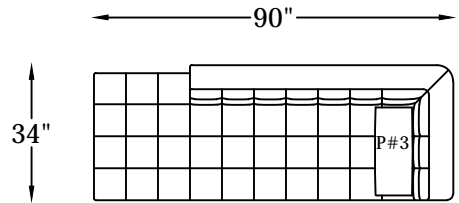

# COMODO SERIES #1248

124820  
COMODO SOFA

124817L & R  
COMODO ONE ARM SOFA  
\*SHOWN AS A LEFT

124810L & R  
COMODO ONE ARM LOVESEAT  
\*SHOWN AS A LEFT

124804  
COMODO CHAIR

124853L & R  
COMODO RETURN SOFA W/BUMPER  
\*SHOWN AS A LEFT

124864L & R  
ARMLESS LOVESEAT W/BUMPER  
\*SHOWN AS A LEFT

PILLOW DESCRIPTION

<p>←25"→ P#1 16"</p>	<p>←21"→ P#2 11"</p>	<p>←22"→ P#3 9"</p>	<p>5" HEIGHT O ↓</p>
<p>Back pillows 25" X 16" P1248BPL</p>	<p>Kidney pillows 21" X 11" P1248BPS</p>	<p>BOLSTER PILLOW 5" X 22" X 9" P1202AP</p>	

\*124820 NOT TO SCALE

124801  
OTTOMAN

Scale: 1/4" = 1'-00"

This schematic is current as 3/12 . The company reserves the right to change dimensions and products offered. A more recent schematic may be available for this series. To see the most current schematic, go to <http://lazarind.com>