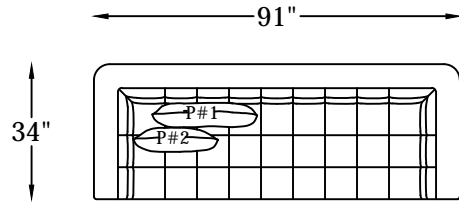

# COMODO SERIES #1248

124820  
COMODO SOFA

124817L & R  
COMODO ONE ARM SOFA  
\*SHOWN AS A LEFT

124810L & R  
COMODO ONE ARM LOVESEAT  
\*SHOWN AS A LEFT

124804  
COMODO CHAIR

124853L & R  
COMODO RETURN SOFA W/BUMPER  
\*SHOWN AS A LEFT

124864L & R  
ARMLESS LOVESEAT W/BUMPER  
\*SHOWN AS A LEFT

PILLOW DESCRIPTION

<p>←25"→ P#1 16"</p>	<p>←21"→ P#2 11"</p>	<p>←22"→ P#3 9"</p>	<p>5" HEIGHT O ↓</p>
<p>Back pillows 25" X 16" P1248BPL</p>	<p>Kidney pillows 21" X 11" P1248BPS</p>	<p>BOLSTER PILLOW 5" X 22" X 9" P1202AP</p>	

\*124820 NOT TO SCALE

124801  
OTTOMAN

Scale: 1/4" = 1'-00"

This schematic is current as 3/12 . The company reserves the right to change dimensions and products offered. A more recent schematic may be available for this series. To see the most current schematic, go to <http://lazarind.com>