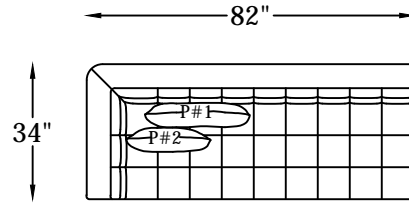

# COMODO SERIES #1248

124820  
COMODO SOFA

124817L & R  
COMODO ONE ARM SOFA  
\*SHOWN AS A LEFT

124810L & R  
COMODO ONE ARM LOVESEAT  
\*SHOWN AS A LEFT

124804  
COMODO CHAIR

124853L & R  
COMODO RETURN SOFA W/BUMPER  
\*SHOWN AS A LEFT

124864L & R  
ARMLESS LOVESEAT W/BUMPER  
\*SHOWN AS A LEFT

PILLOW DESCRIPTION

<p>←25"→ P#1 16"</p>	<p>←21"→ P#2 11"</p>	<p>←22"→ P#3 9"</p>	<p>5" HEIGHT O ↓</p>
<p>Back pillows 25" X 16" P1248BPL</p>	<p>Kidney pillows 21" X 11" P1248BPS</p>	<p>BOLSTER PILLOW 5" X 22" X 9" P1202AP</p>	

\*124820 NOT TO SCALE

124801  
OTTOMAN

Scale: 1/4" = 1'-00"

This schematic is current as 3/12 . The company reserves the right to change dimensions and products offered. A more recent schematic may be available for this series. To see the most current schematic, go to <http://lazarind.com>