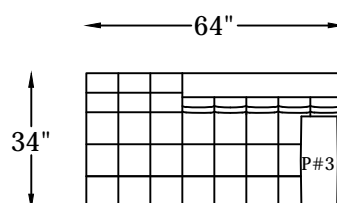

# COMODO SERIES #1248

124820  
COMODO SOFA

124817L & R  
COMODO ONE ARM SOFA  
\*SHOWN AS A LEFT

124810L & R  
COMODO ONE ARM LOVESEAT  
\*SHOWN AS A LEFT

124804  
COMODO CHAIR

124853L & R  
COMODO RETURN SOFA W/BUMPER  
\*SHOWN AS A LEFT

124864L & R  
ARMLESS LOVESEAT W/BUMPER  
\*SHOWN AS A LEFT

PILLOW DESCRIPTION

<p>←25"→ P#1 16"</p>	<p>←21"→ P#2 11"</p>	<p>←22"→ P#3 9"</p>	<p>5" HEIGHT O ↓</p>
<p>Back pillows 25" X 16" P1248BPL</p>	<p>Kidney pillows 21" X 11" P1248BPS</p>	<p>BOLSTER PILLOW 5" X 22" X 9" P1202AP</p>	

\*124820 NOT TO SCALE

124801  
OTTOMAN

Scale: 1/4" = 1'-00"

This schematic is current as 3/12 . The company reserves the right to change dimensions and products offered. A more recent schematic may be available for this series. To see the most current schematic, go to <http://lazarind.com>