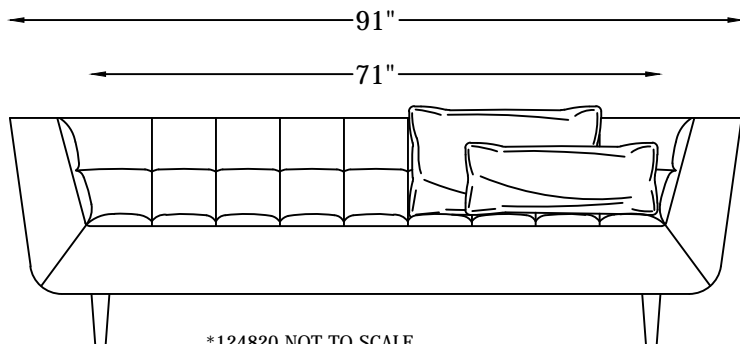

# COMODO SERIES #1248

124820  
COMODO SOFA

124817L & R  
COMODO ONE ARM SOFA  
\*SHOWN AS A LEFT

124810L & R  
COMODO ONE ARM LOVESEAT  
\*SHOWN AS A LEFT

124804  
COMODO CHAIR

124853L & R  
COMODO RETURN SOFA W/BUMPER  
\*SHOWN AS A LEFT

124864L & R  
ARMLESS LOVESEAT W/BUMPER  
\*SHOWN AS A LEFT

PILLOW DESCRIPTION

<p>←25"→ P#1 16"</p>	<p>←21"→ P#2 11"</p>	<p>←22"→ P#3 9"</p>	<p>5" HEIGHT O ↓</p>
<p>Back pillows 25" X 16" P1248BPL</p>	<p>Kidney pillows 21" X 11" P1248BPS</p>	<p>BOLSTER PILLOW 5" X 22" X 9" P1202AP</p>	

\*124820 NOT TO SCALE

124801  
OTTOMAN

Scale: 1/4" = 1'-00"

This schematic is current as 3/12 . The company reserves the right to change dimensions and products offered. A more recent schematic may be available for this series. To see the most current schematic, go to <http://lazarind.com>