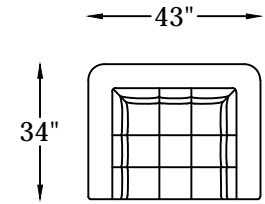

# COMODO SERIES #1248

124820  
COMODO SOFA

124817L & R  
COMODO ONE ARM SOFA  
\*SHOWN AS A LEFT

124810L & R  
COMODO ONE ARM LOVESEAT  
\*SHOWN AS A LEFT

124804  
COMODO CHAIR

124853L & R  
COMODO RETURN SOFA W/BUMPER  
\*SHOWN AS A LEFT

124864L & R  
ARMLESS LOVESEAT W/BUMPER  
\*SHOWN AS A LEFT

PILLOW DESCRIPTION

<p>←25"→ P#1 16"</p>	<p>←21"→ P#2 11"</p>	<p>←22"→ P#3 9"</p>	<p>5" HEIGHT O ↓</p>
<p>Back pillows 25" X 16" P1248BPL</p>	<p>Kidney pillows 21" X 11" P1248BPS</p>	<p>BOLSTER PILLOW 5" X 22" X 9" P1202AP</p>	

\*124820 NOT TO SCALE

124801  
OTTOMAN

Scale: 1/4" = 1'-00"

This schematic is current as 3/12 . The company reserves the right to change dimensions and products offered. A more recent schematic may be available for this series. To see the most current schematic, go to <http://lazarind.com>