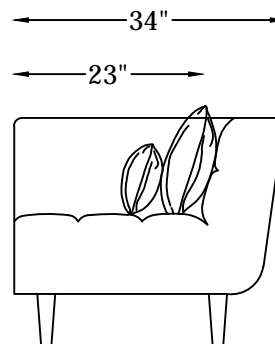

# COMODO SERIES #1248

124820  
COMODO SOFA

124817L & R  
COMODO ONE ARM SOFA  
\*SHOWN AS A LEFT

124810L & R  
COMODO ONE ARM LOVESEAT  
\*SHOWN AS A LEFT

124804  
COMODO CHAIR

124853L & R  
COMODO RETURN SOFA W/BUMPER  
\*SHOWN AS A LEFT

124864L & R  
ARMLESS LOVESEAT W/BUMPER  
\*SHOWN AS A LEFT

PILLOW DESCRIPTION

<p>←25"→ P#1 16"</p>	<p>←21"→ P#2 11"</p>	<p>←22"→ P#3 9"</p>	<p>5" HEIGHT O ↓</p>
<p>Back pillows 25" X 16" P1248BPL</p>	<p>Kidney pillows 21" X 11" P1248BPS</p>	<p>BOLSTER PILLOW 5" X 22" X 9" P1202AP</p>	

\*124820 NOT TO SCALE

124801  
OTTOMAN

Scale: 1/4" = 1'-00"

This schematic is current as 3/12 . The company reserves the right to change dimensions and products offered. A more recent schematic may be available for this series. To see the most current schematic, go to <http://lazarind.com>