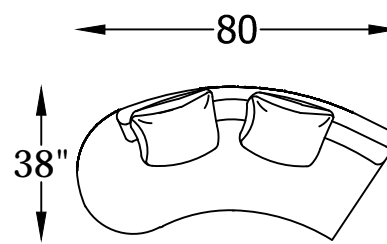

GEMINI SERIES

124320 SOFA

124342 L or R
ONE-ARM SOFA
(LAF Shown)

124339 L or R
ARMLESS CURVED SOFA
W/BUMPER
(LSB Shown)

124332 L or R
ARMLESS REVERSED CURVE
SOFA W/ BUMPER
(LSB Shown)

124341
ARMLESS CURVED SOFA

124334
ARMLESS REVERSED CURVED SOFA

124301
ROUND OTTOMAN

P1243BP PILLOWS 24" X 17"

Scale: 1/4" = 1'-00"

This schematic is current as 12/2011 . The company reserves the right to change dimensions and products offered. A more recent schematic may be available for this series. To see the most current schematic, go to <http://lazarind.com>