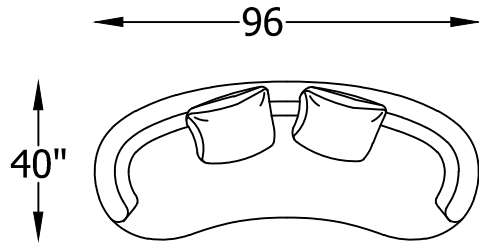

GEMINI SERIES

124320 SOFA

124342 L or R
ONE-ARM SOFA
(LAF Shown)

124339 L or R
ARMLESS CURVED SOFA
W/BUMPER
(LSB Shown)

124332 L or R
ARMLESS REVERSED CURVE
SOFA W/ BUMPER
(LSB Shown)

124341
ARMLESS CURVED SOFA

124334
ARMLESS REVERSED CURVED SOFA

124301
ROUND OTTOMAN

P1243BP PILLOWS 24" X 17"

Scale: 1/4" = 1'-00"

This schematic is current as 12/2011 . The company reserves the right to change dimensions and products offered. A more recent schematic may be available for this series. To see the most current schematic, go to <http://lazarind.com>