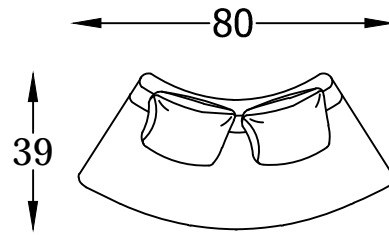

GEMINI SERIES

124320 SOFA

124342 L or R
ONE-ARM SOFA
(LAF Shown)

124339 L or R
ARMLESS CURVED SOFA
W/BUMPER
(LSB Shown)

124332 L or R
ARMLESS REVERSED CURVE
SOFA W/ BUMPER
(LSB Shown)

124341
ARMLESS CURVED SOFA

124334
ARMLESS REVERSED CURVED SOFA

124301
ROUND OTTOMAN

P1243BP PILLOWS 24" X 17"

Scale: 1/4" = 1'-00"

This schematic is current as 12/2011 . The company reserves the right to change dimensions and products offered. A more recent schematic may be available for this series. To see the most current schematic, go to <http://lazarind.com>