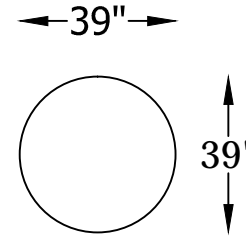

GEMINI SERIES

124320 SOFA

124342 L or R
ONE-ARM SOFA
(LAF Shown)

124339 L or R
ARMLESS CURVED SOFA
W/BUMPER
(LSB Shown)

124332 L or R
ARMLESS REVERSED CURVE
SOFA W/ BUMPER
(LSB Shown)

124341
ARMLESS CURVED SOFA

124334
ARMLESS REVERSED CURVED SOFA

124301
ROUND OTTOMAN

P1243BP PILLOWS 24" X 17"

Scale: 1/4" = 1'-00"

This schematic is current as 12/2011 . The company reserves the right to change dimensions and products offered. A more recent schematic may be available for this series. To see the most current schematic, go to <http://lazarind.com>