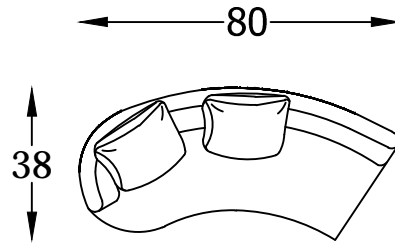

GEMINI SERIES

124320 SOFA

124342 L or R
ONE-ARM SOFA
(LAF Shown)

124339 L or R
ARMLESS CURVED SOFA
W/BUMPER
(LSB Shown)

124332 L or R
ARMLESS REVERSED CURVE
SOFA W/ BUMPER
(LSB Shown)

124341
ARMLESS CURVED SOFA

124334
ARMLESS REVERSED CURVED SOFA

124301
ROUND OTTOMAN

P1243BP PILLOWS 24" X 17"

Scale: 1/4" = 1'-00"

This schematic is current as 12/2011 . The company reserves the right to change dimensions and products offered. A more recent schematic may be available for this series. To see the most current schematic, go to <http://lazarind.com>