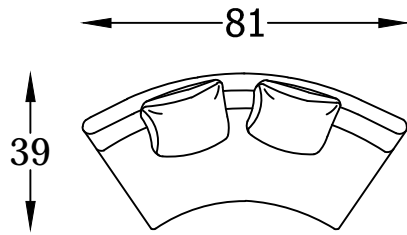

GEMINI SERIES

124320 SOFA

124342 L or R
ONE-ARM SOFA
(LAF Shown)

124339 L or R
ARMLESS CURVED SOFA
W/BUMPER
(LSB Shown)

124332 L or R
ARMLESS REVERSED CURVE
SOFA W/ BUMPER
(LSB Shown)

124341
ARMLESS CURVED SOFA

124334
ARMLESS REVERSED CURVED SOFA

124301
ROUND OTTOMAN

P1243BP PILLOWS 24" X 17"

Scale: 1/4" = 1'-00"

This schematic is current as 12/2011 . The company reserves the right to change dimensions and products offered. A more recent schematic may be available for this series. To see the most current schematic, go to <http://lazarind.com>