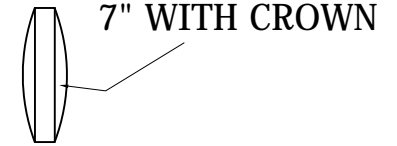

GEMINI SERIES

124320 SOFA

124342 L or R
ONE-ARM SOFA
(LAF Shown)

124339 L or R
ARMLESS CURVED SOFA
W/BUMPER
(LSB Shown)

124332 L or R
ARMLESS REVERSED CURVE
SOFA W/ BUMPER
(LSB Shown)

124341
ARMLESS CURVED SOFA

124334
ARMLESS REVERSED CURVED SOFA

124301
ROUND OTTOMAN

P1243BP PILLOWS 24" X 17"

Scale: 1/4" = 1'-00"

This schematic is current as 12/2011 . The company reserves the right to change dimensions and products offered. A more recent schematic may be available for this series. To see the most current schematic, go to <http://lazarind.com>