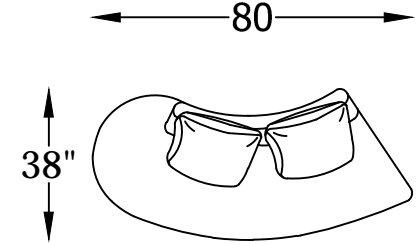

GEMINI SERIES

124320 SOFA

124342 L or R
ONE-ARM SOFA
(LAF Shown)

124339 L or R
ARMLESS CURVED SOFA
W/BUMPER
(LSB Shown)

124332 L or R
ARMLESS REVERSED CURVE
SOFA W/ BUMPER
(LSB Shown)

124341
ARMLESS CURVED SOFA

124334
ARMLESS REVERSED CURVED SOFA

124301
ROUND OTTOMAN

P1243BP PILLOWS 24" X 17"

Scale: 1/4" = 1'-00"

This schematic is current as 12/2011 . The company reserves the right to change dimensions and products offered. A more recent schematic may be available for this series. To see the most current schematic, go to <http://lazarind.com>