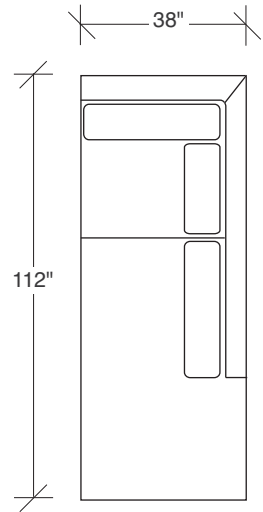

Ice Clip

No. 1362-211 LAF SOFA

W 122 D 38 H 30 in.
 Seat depth 23 in.
 Seat height 18 in.
 Arm height 26½ in.
 Arm width 6 in.

No. 1362-214 RIGHT CHAISE

W 90 D 38 H 30 in.
 Seat depth 23 in.
 Seat height 18 in.

Base and legs: 1½ in. thick clear acrylic.
 Throw pillows optional. Must specify.

No. 1362-000 Table Ottoman

1362-313
SOFA

1362-311
LAF SOFA

1362-312
RAF SOFA

1362-100
ARMLESS CHAIR

1362-210
ARMLESS SOFA

1362-401
LEFT CHAISE

1362-214
RIGHT CHAISE

1362-000
TABLE OTTOMAN

1362-004
OTTOMAN

Ice Clip 1362 - Series

Scale 1/4" = 1'0"
All upholstery sizes are approximate