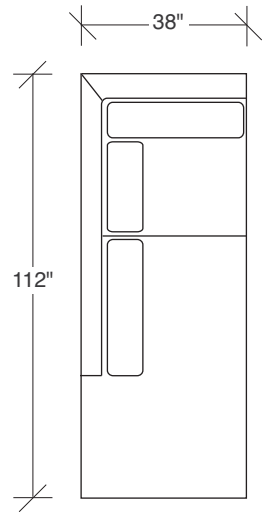

Ice Clip

No. 1362-211 LAF SOFA

W 122 D 38 H 30 in.
 Seat depth 23 in.
 Seat height 18 in.
 Arm height 26½ in.
 Arm width 6 in.

No. 1362-214 RIGHT CHAISE

W 90 D 38 H 30 in.
 Seat depth 23 in.
 Seat height 18 in.

Base and legs: 1½ in. thick clear acrylic.
 Throw pillows optional. Must specify.

No. 1362-000 Table Ottoman

1362-313
SOFA

1362-311
LAF SOFA

1362-312
RAF SOFA

1362-100
ARMLESS CHAIR

1362-210
ARMLESS SOFA

1362-401
LEFT CHAISE

1362-214
RIGHT CHAISE

1362-000
TABLE OTTOMAN

1362-004
OTTOMAN

Ice Clip 1362 - Series

Scale 1/4" = 1'0"
All upholstery sizes are approximate