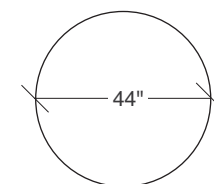

1362-402
RIGHT CHAISE

1362-007
TABLE OTTOMAN

1362-09
SQUARE
TRAY

1362-101
LAF LOVESEAT

1362-211
LAF SOFA

1362-102
LAF LOVESEAT

1362-212
RAF SOFA

1362-213
LEFT CHAISE

1362-214
RIGHT CHAISE

1362-000
TABLE OTTOMAN

1362-004
OTTOMAN

Ice Clip 1362 - Series

Scale 1/4" = 1'0"
All upholstery sizes are approximate