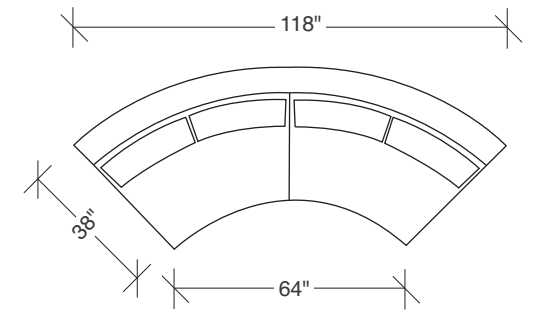

Ice Clip

No. 1362-211 LAF SOFA

W 122 D 38 H 30 in.
 Seat depth 23 in.
 Seat height 18 in.
 Arm height 26½ in.
 Arm width 6 in.

No. 1362-214 RIGHT CHAISE

W 90 D 38 H 30 in.
 Seat depth 23 in.
 Seat height 18 in.

Base and legs: 1½ in. thick clear acrylic.
 Throw pillows optional. Must specify.

No. 1362-000 Table Ottoman

1362-313
SOFA

1362-311
LAF SOFA

1362-312
RAF SOFA

1362-100
ARMLESS CHAIR

1362-210
ARMLESS SOFA

1362-401
LEFT CHAISE

1362-214
RIGHT CHAISE

1362-000
TABLE OTTOMAN

1362-004
OTTOMAN

Ice Clip 1362 - Series

Scale 1/4" = 1'0"
All upholstery sizes are approximate