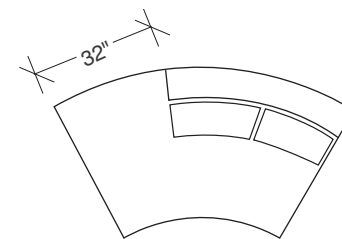

1362-402
RIGHT CHAISE

1362-007
TABLE OTTOMAN

1362-09
SQUARE
TRAY

1362-101
LAF LOVESEAT

1362-211
LAF SOFA

1362-102
LAF LOVESEAT

1362-212
RAF SOFA

1362-213
LEFT CHAISE

1362-214
RIGHT CHAISE

1362-000
TABLE OTTOMAN

1362-004
OTTOMAN

Ice Clip 1362 - Series

Scale 1/4" = 1'0"
All upholstery sizes are approximate