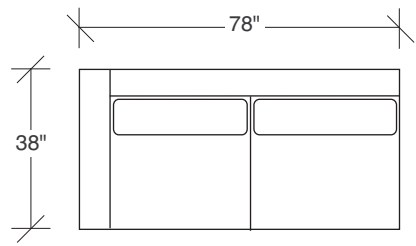

Ice Clip

No. 1362-211 LAF SOFA

W 122 D 38 H 30 in.
 Seat depth 23 in.
 Seat height 18 in.
 Arm height 26½ in.
 Arm width 6 in.

No. 1362-214 RIGHT CHAISE

W 90 D 38 H 30 in.
 Seat depth 23 in.
 Seat height 18 in.

Base and legs: 1½ in. thick clear acrylic.
 Throw pillows optional. Must specify.

No. 1362-000 Table Ottoman

1362-313
SOFA

1362-311
LAF SOFA

1362-312
RAF SOFA

1362-100
ARMLESS CHAIR

1362-210
ARMLESS SOFA

1362-401
LEFT CHAISE

1362-214
RIGHT CHAISE

1362-000
TABLE OTTOMAN

1362-004
OTTOMAN

Ice Clip 1362 - Series

Scale 1/4" = 1'0"
All upholstery sizes are approximate