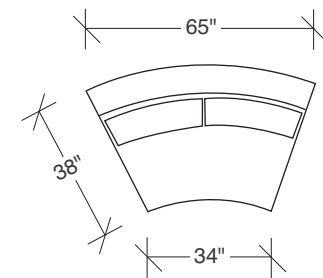

Ice Clip

No. 1362-211 LAF SOFA

W 122 D 38 H 30 in.
 Seat depth 23 in.
 Seat height 18 in.
 Arm height 26½ in.
 Arm width 6 in.

No. 1362-214 RIGHT CHAISE

W 90 D 38 H 30 in.
 Seat depth 23 in.
 Seat height 18 in.

Base and legs: 1½ in. thick clear acrylic.
 Throw pillows optional. Must specify.

No. 1362-000 Table Ottoman

1362-313
SOFA

1362-311
LAF SOFA

1362-312
RAF SOFA

1362-100
ARMLESS CHAIR

1362-210
ARMLESS SOFA

1362-401
LEFT CHAISE

1362-214
RIGHT CHAISE

1362-000
TABLE OTTOMAN

1362-004
OTTOMAN

Ice Clip 1362 - Series

Scale 1/4" = 1'0"
All upholstery sizes are approximate