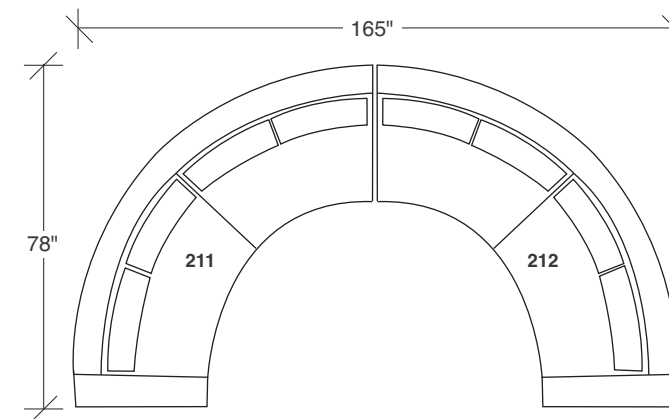

Ice Clip

No. 1362-211 LAF SOFA

W 122 D 38 H 30 in.
 Seat depth 23 in.
 Seat height 18 in.
 Arm height 26½ in.
 Arm width 6 in.

No. 1362-214 RIGHT CHAISE

W 90 D 38 H 30 in.
 Seat depth 23 in.
 Seat height 18 in.

Base and legs: 1½ in. thick clear acrylic.
 Throw pillows optional. Must specify.

No. 1362-000 Table Ottoman

1362-313
SOFA

1362-311
LAF SOFA

1362-312
RAF SOFA

1362-100
ARMLESS CHAIR

1362-210
ARMLESS SOFA

1362-401
LEFT CHAISE

1362-214
RIGHT CHAISE

1362-000
TABLE OTTOMAN

1362-004
OTTOMAN

Ice Clip 1362 - Series

Scale 1/4" = 1'0"
All upholstery sizes are approximate