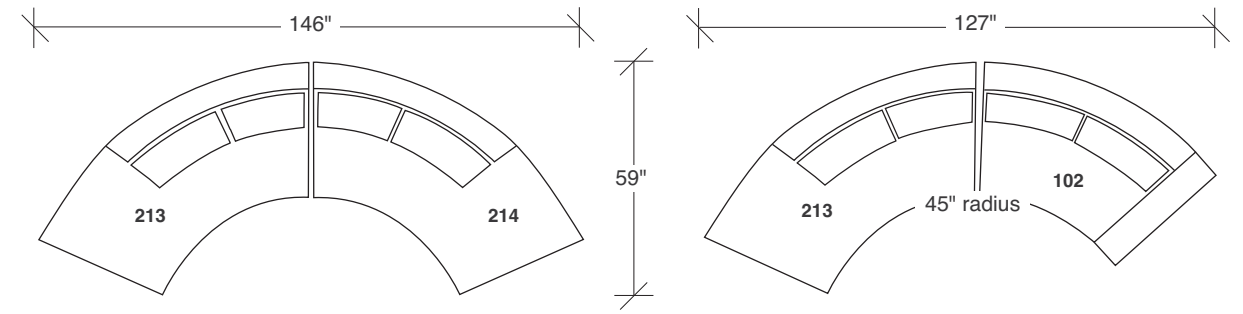

Ice Clip

No. 1362-211 LAF SOFA

W 122 D 38 H 30 in.
 Seat depth 23 in.
 Seat height 18 in.
 Arm height 26½ in.
 Arm width 6 in.

No. 1362-214 RIGHT CHAISE

W 90 D 38 H 30 in.
 Seat depth 23 in.
 Seat height 18 in.

Base and legs: 1½ in. thick clear acrylic.
 Throw pillows optional. Must specify.

No. 1362-000 Table Ottoman

1362-313
SOFA

1362-311
LAF SOFA

1362-312
RAF SOFA

1362-100
ARMLESS CHAIR

1362-210
ARMLESS SOFA

1362-401
LEFT CHAISE

1362-214
RIGHT CHAISE

1362-000
TABLE OTTOMAN

1362-004
OTTOMAN

Ice Clip 1362 - Series

Scale 1/4" = 1'0"
All upholstery sizes are approximate