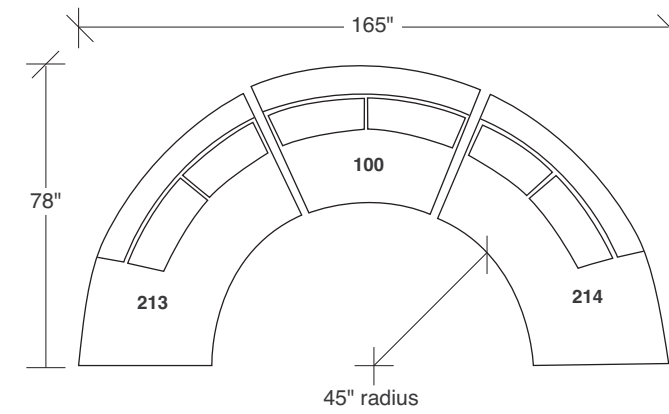

Ice Clip

No. 1362-211 LAF SOFA

W 122 D 38 H 30 in.
 Seat depth 23 in.
 Seat height 18 in.
 Arm height 26½ in.
 Arm width 6 in.

No. 1362-214 RIGHT CHAISE

W 90 D 38 H 30 in.
 Seat depth 23 in.
 Seat height 18 in.

Base and legs: 1½ in. thick clear acrylic.
 Throw pillows optional. Must specify.

No. 1362-000 Table Ottoman

1362-313
SOFA

1362-311
LAF SOFA

1362-312
RAF SOFA

1362-100
ARMLESS CHAIR

1362-210
ARMLESS SOFA

1362-401
LEFT CHAISE

1362-214
RIGHT CHAISE

1362-000
TABLE OTTOMAN

1362-004
OTTOMAN

Ice Clip 1362 - Series

Scale 1/4" = 1'0"
All upholstery sizes are approximate