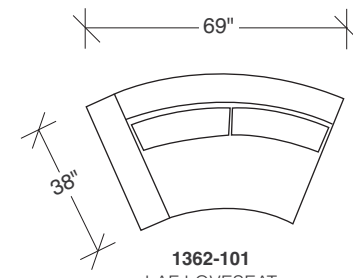

1362-101
LAF LOVESEAT