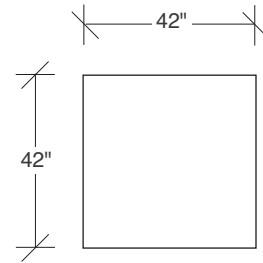

1362-007
TABLE OTTOMAN