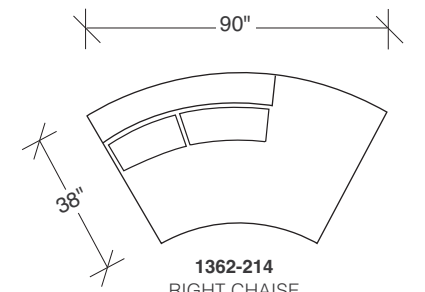

Ice Clip

No. 1362-211 LAF SOFA

W 122 D 38 H 30 in.
 Seat depth 23 in.
 Seat height 18 in.
 Arm height 26½ in.
 Arm width 6 in.

No. 1362-214 RIGHT CHAISE

W 90 D 38 H 30 in.
 Seat depth 23 in.
 Seat height 18 in.

1362-402
RIGHT CHAISE

1362-007
TABLE OTTOMAN

1362-09
SQUARE
TRAY

1362-101
LAF LOVESEAT

1362-211
LAF SOFA

1362-102
LAF LOVESEAT

1362-212
RAF SOFA

1362-213
LEFT CHAISE

1362-214
RIGHT CHAISE

1362-000
TABLE OTTOMAN

1362-004
OTTOMAN

Ice Clip 1362 - Series

Scale 1/4" = 1'0"
All upholstery sizes are approximate