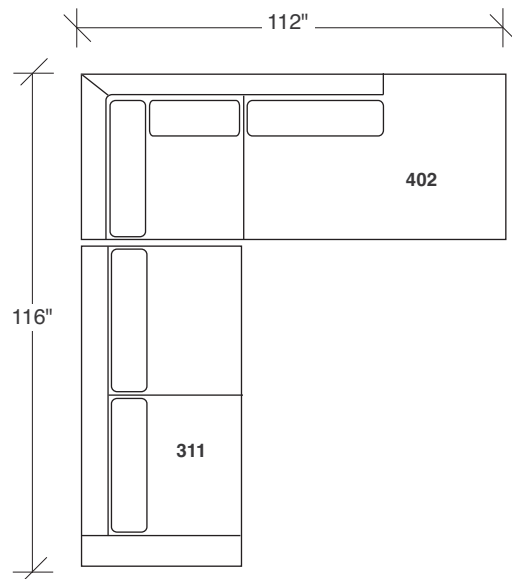

Ice Clip

No. 1362-211 LAF SOFA

W 122 D 38 H 30 in.
 Seat depth 23 in.
 Seat height 18 in.
 Arm height 26½ in.
 Arm width 6 in.

No. 1362-214 RIGHT CHAISE

W 90 D 38 H 30 in.
 Seat depth 23 in.
 Seat height 18 in.

1362-402
RIGHT CHAISE

1362-007
TABLE OTTOMAN

1362-09
SQUARE
TRAY

1362-101
LAF LOVESEAT

1362-211
LAF SOFA

1362-102
LAF LOVESEAT

1362-212
RAF SOFA

1362-213
LEFT CHAISE

1362-214
RIGHT CHAISE

1362-000
TABLE OTTOMAN

1362-004
OTTOMAN

Ice Clip 1362 - Series

Scale 1/4" = 1'0"
All upholstery sizes are approximate