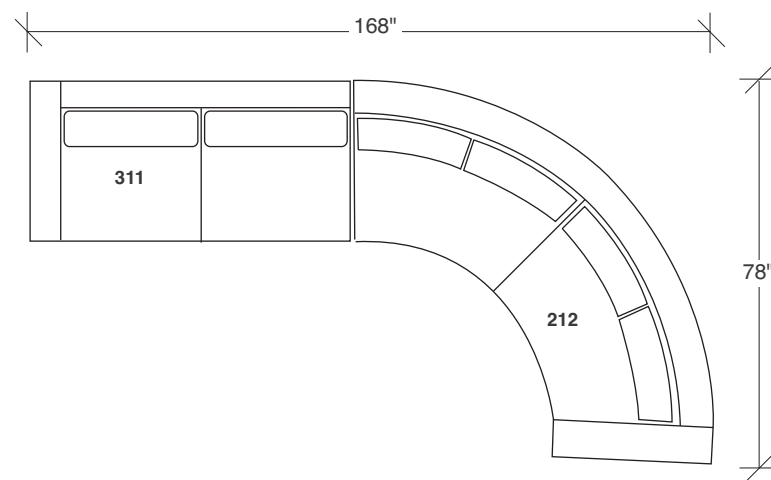

Ice Clip

No. 1362-211 LAF SOFA

W 122 D 38 H 30 in.
 Seat depth 23 in.
 Seat height 18 in.
 Arm height 26½ in.
 Arm width 6 in.

No. 1362-214 RIGHT CHAISE

W 90 D 38 H 30 in.
 Seat depth 23 in.
 Seat height 18 in.

1362-402
RIGHT CHAISE

1362-007
TABLE OTTOMAN

1362-09
SQUARE
TRAY

1362-101
LAF LOVESEAT

1362-211
LAF SOFA

1362-102
LAF LOVESEAT

1362-212
RAF SOFA

1362-213
LEFT CHAISE

1362-214
RIGHT CHAISE

1362-000
TABLE OTTOMAN

1362-004
OTTOMAN

Ice Clip 1362 - Series

Scale 1/4" = 1'0"
All upholstery sizes are approximate