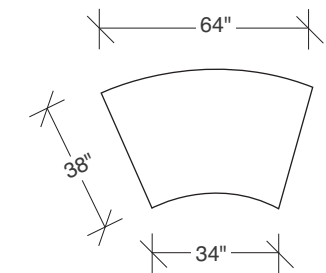

Ice Clip

No. 1362-211 LAF SOFA

W 122 D 38 H 30 in.
 Seat depth 23 in.
 Seat height 18 in.
 Arm height 26½ in.
 Arm width 6 in.

No. 1362-214 RIGHT CHAISE

W 90 D 38 H 30 in.
 Seat depth 23 in.
 Seat height 18 in.

1362-402
RIGHT CHAISE

1362-007
TABLE OTTOMAN

1362-09
SQUARE
TRAY

1362-101
LAF LOVESEAT

1362-211
LAF SOFA

1362-102
LAF LOVESEAT

1362-212
RAF SOFA

1362-213
LEFT CHAISE

1362-214
RIGHT CHAISE

1362-000
TABLE OTTOMAN

1362-004
OTTOMAN

Ice Clip 1362 - Series

Scale 1/4" = 1'0"
All upholstery sizes are approximate