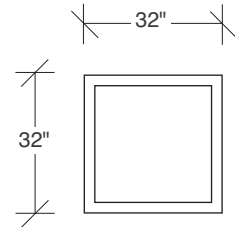

1362-09
SQUARE
TRAY