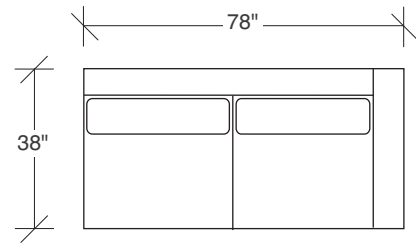

Ice Clip

No. 1362-211 LAF SOFA

W 122 D 38 H 30 in.
 Seat depth 23 in.
 Seat height 18 in.
 Arm height 26½ in.
 Arm width 6 in.

No. 1362-214 RIGHT CHAISE

W 90 D 38 H 30 in.
 Seat depth 23 in.
 Seat height 18 in.

Base and legs: 1½ in. thick clear acrylic.
 Throw pillows optional. Must specify.

No. 1362-000 Table Ottoman

1362-313
SOFA

1362-311
LAF SOFA

1362-312
RAF SOFA

1362-100
ARMLESS CHAIR

1362-210
ARMLESS SOFA

1362-401
LEFT CHAISE

1362-214
RIGHT CHAISE

1362-000
TABLE OTTOMAN

1362-004
OTTOMAN

Ice Clip 1362 - Series

Scale 1/4" = 1'0"
All upholstery sizes are approximate