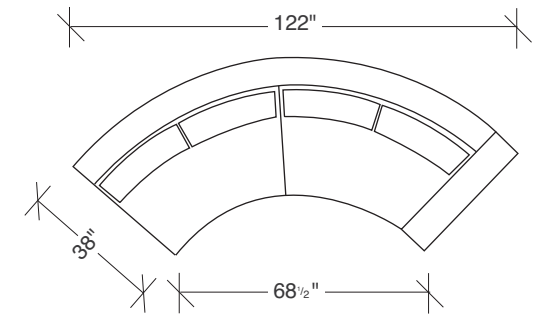

Ice Clip

No. 1362-211 LAF SOFA

W 122 D 38 H 30 in.
 Seat depth 23 in.
 Seat height 18 in.
 Arm height 26½ in.
 Arm width 6 in.

No. 1362-214 RIGHT CHAISE

W 90 D 38 H 30 in.
 Seat depth 23 in.
 Seat height 18 in.

1362-402
RIGHT CHAISE

1362-007
TABLE OTTOMAN

1362-09
SQUARE
TRAY

1362-101
LAF LOVESEAT

1362-211
LAF SOFA

1362-102
LAF LOVESEAT

1362-212
RAF SOFA

1362-213
LEFT CHAISE

1362-214
RIGHT CHAISE

1362-000
TABLE OTTOMAN

1362-004
OTTOMAN

Ice Clip 1362 - Series

Scale 1/4" = 1'0"
All upholstery sizes are approximate