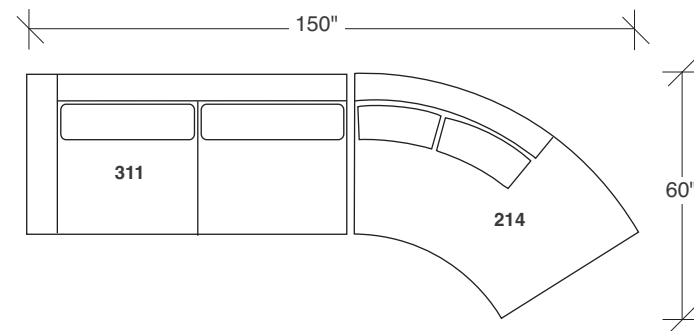

Ice Clip

No. 1362-211 LAF SOFA

W 122 D 38 H 30 in.
 Seat depth 23 in.
 Seat height 18 in.
 Arm height 26½ in.
 Arm width 6 in.

No. 1362-214 RIGHT CHAISE

W 90 D 38 H 30 in.
 Seat depth 23 in.
 Seat height 18 in.

1362-402
RIGHT CHAISE

1362-007
TABLE OTTOMAN

1362-09
SQUARE
TRAY

1362-101
LAF LOVESEAT

1362-211
LAF SOFA

1362-102
LAF LOVESEAT

1362-212
RAF SOFA

1362-213
LEFT CHAISE

1362-214
RIGHT CHAISE

1362-000
TABLE OTTOMAN

1362-004
OTTOMAN

Ice Clip 1362 - Series

Scale 1/4" = 1'0"
All upholstery sizes are approximate