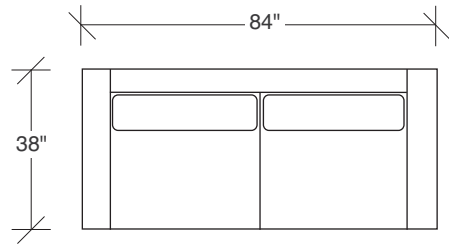

Ice Clip

No. 1362-211 LAF SOFA

W 122 D 38 H 30 in.
 Seat depth 23 in.
 Seat height 18 in.
 Arm height 26½ in.
 Arm width 6 in.

No. 1362-214 RIGHT CHAISE

W 90 D 38 H 30 in.
 Seat depth 23 in.
 Seat height 18 in.

Base and legs: 1½ in. thick clear acrylic.
 Throw pillows optional. Must specify.

No. 1362-000 Table Ottoman

1362-313
SOFA

1362-311
LAF SOFA

1362-312
RAF SOFA

1362-100
ARMLESS CHAIR

1362-210
ARMLESS SOFA

1362-401
LEFT CHAISE

1362-214
RIGHT CHAISE

1362-000
TABLE OTTOMAN

1362-004
OTTOMAN

Ice Clip 1362 - Series

Scale 1/4" = 1'0"
All upholstery sizes are approximate