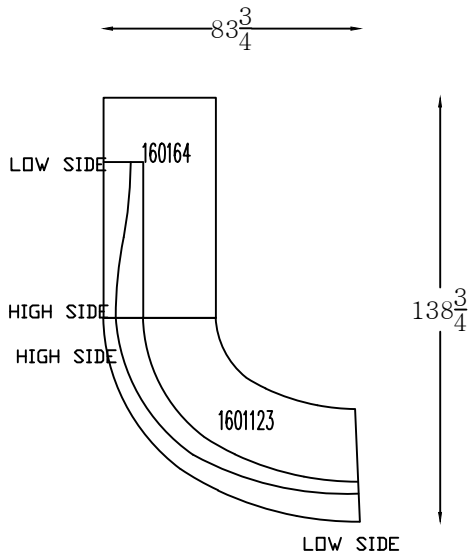

MIMOSA SERIES

1601123R
ARMLESS CURVE SOFA
(SHOWN AS RIGHT)

160124R
WEDGE
(SHOWN AS RIGHT)

160164R
RIGHT BUMPER
(SHOWN AS RIGHT)

160106R
ARMLESS CHAISE

160101
OTTOMAN

This schematic is current as of 14/July/2017. Lazar reserves the right to change dimensions and/or products offered. A more recent schematic may be available for this series at www.lazarind.com

*NOTE: L or R is determined by facing the piece.