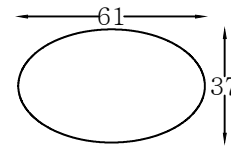

MIMOSA SERIES

1601123R
ARMLESS CURVE SOFA
(SHOWN AS RIGHT)

160124R
WEDGE
(SHOWN AS RIGHT)

160164R
RIGHT BUMPER
(SHOWN AS RIGHT)

160106R
ARMLESS CHAISE

160101
OTTOMAN

This schematic is current as of 14/July/2017. Lazar reserves the right to change dimensions and/or products offered. A more recent schematic may be available for this series at www.lazarind.com

*NOTE: L or R is determined by facing the piece.