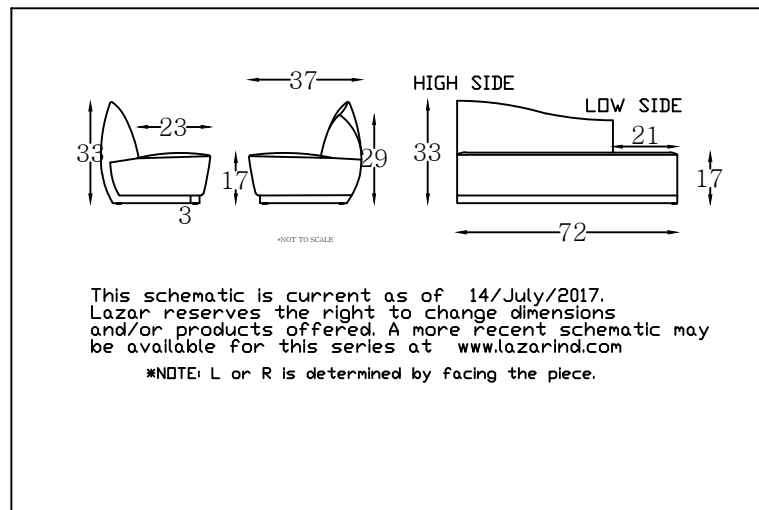

MIMOSA SERIES

1601123R
ARMLESS CURVE SOFA
(SHOWN AS RIGHT)

160124R
WEDGE
(SHOWN AS RIGHT)

160164R
RIGHT BUMPER
(SHOWN AS RIGHT)

160106R
ARMLESS CHAISE

160101
OTTOMAN

This schematic is current as of 14/July/2017. Lazar reserves the right to change dimensions and/or products offered. A more recent schematic may be available for this series at www.lazarind.com

*NOTE: L or R is determined by facing the piece.