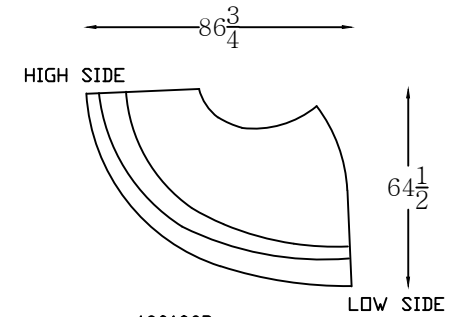

MIMOSA SERIES

1601123R
ARMLESS CURVE SOFA
(SHOWN AS RIGHT)

160124R
WEDGE
(SHOWN AS RIGHT)

160164R
RIGHT BUMPER
(SHOWN AS RIGHT)

160106R
ARMLESS CHAISE

160101
OTTOMAN

This schematic is current as of 14/July/2017. Lazar reserves the right to change dimensions and/or products offered. A more recent schematic may be available for this series at www.lazarind.com

*NOTE: L or R is determined by facing the piece.