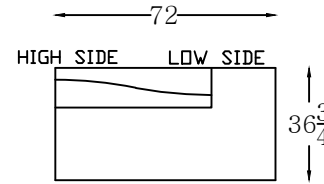

MIMOSA SERIES

1601123R
ARMLESS CURVE SOFA
(SHOWN AS RIGHT)

160124R
WEDGE
(SHOWN AS RIGHT)

160164R
RIGHT BUMPER
(SHOWN AS RIGHT)

160106R
ARMLESS CHAISE

160101
OTTOMAN

This schematic is current as of 14/July/2017. Lazar reserves the right to change dimensions and/or products offered. A more recent schematic may be available for this series at www.lazarind.com

*NOTE: L or R is determined by facing the piece.