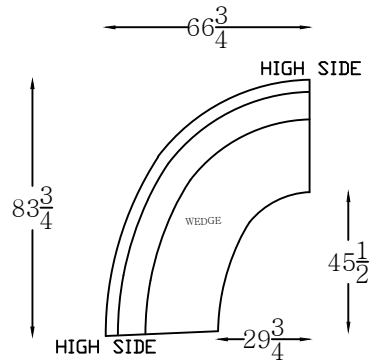

MIMOSA SERIES

1601123R
ARMLESS CURVE SOFA
(SHOWN AS RIGHT)

160124R
WEDGE
(SHOWN AS RIGHT)

160164R
RIGHT BUMPER
(SHOWN AS RIGHT)

160106R
ARMLESS CHAISE

160101
OTTOMAN

This schematic is current as of 14/July/2017. Lazar reserves the right to change dimensions and/or products offered. A more recent schematic may be available for this series at www.lazarind.com

*NOTE: L or R is determined by facing the piece.