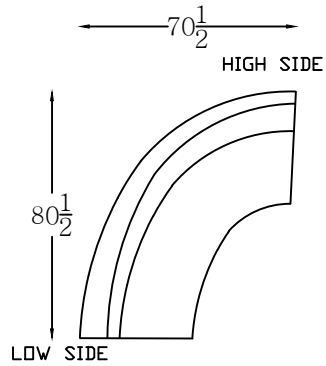

MIMOSA SERIES

1601123R
ARMLESS CURVE SOFA
(SHOWN AS RIGHT)

160124R
WEDGE
(SHOWN AS RIGHT)

160164R
RIGHT BUMPER
(SHOWN AS RIGHT)

160106R
ARMLESS CHAISE

160101
OTTOMAN

This schematic is current as of 14/July/2017. Lazar reserves the right to change dimensions and/or products offered. A more recent schematic may be available for this series at www.lazarind.com

*NOTE: L or R is determined by facing the piece.