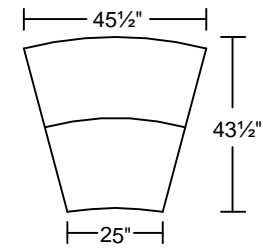

MARINO 0557

Designed for **KELVIN GIORMANI**

1.5CR