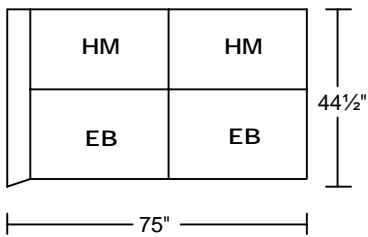

MARINO 0557

Designed for **KELVIN GIORMANI**

3DHMEBE

1.5DHMEBE

3RAHMEBE/LAF

1.5RAHMEBE/LAF

3CHMEBE

3LAHMEBE/RAF

1.5LAHMEBE/RAF

1.5CHMEBE

1.5CR

SXRHM/LAF

SXLHM/RAF

CC1