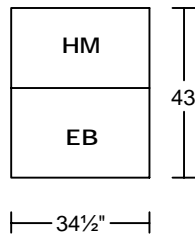

MARINO 0557

Designed for **KELVIN GIORMANI**

3DHMEBE

1.5DHMEBE

3RAHMEBE/LAF

1.5RAHMEBE/LAF

3CHMEBE

3LAHMEBE/RAF

1.5LAHMEBE/RAF

1.5CHMEBE

1.5CR

SXRHM/LAF

SXLHM/RAF

CC1