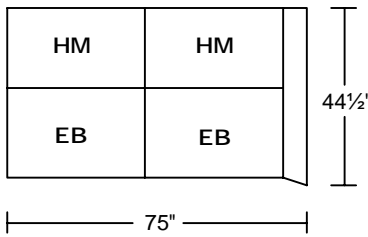

MARINO 0557

Designed for **KELVIN GIORMANI**

3DHMEBE

1.5DHMEBE

3RAHMEBE/LAF

1.5RAHMEBE/LAF

3CHMEBE

3LAHMEBE/RAF

1.5LAHMEBE/RAF

1.5CHMEBE

1.5CR

SXRHM/LAF

SXLHM/RAF

CC1