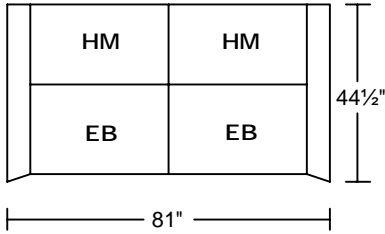

MARINO 0557

Designed for **KELVIN GIORMANI**

3DHMEBE

1.5DHMEBE

3RAHMEBE/LAF

1.5RAHMEBE/LAF

3CHMEBE

3LAHMEBE/RAF