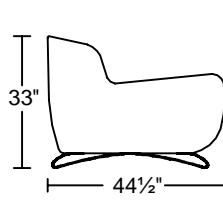

MARINO 0557

Designed for **KELVIN GIORMANI**

3DHMEBE

1.5DHMEBE

3RAHMEBE/LAF

1.5RAHMEBE/LAF

3CHMEBE

3LAHMEBE/RAF

1.5LAHMEBE/RAF

1.5CHMEBE

1.5CR

SXRHM/LAF

SXLHM/RAF

CC1