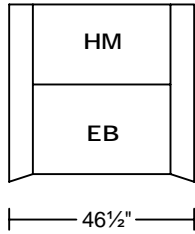

MARINO 0557

Designed for **KELVIN GIORMANI**

3DHMEBE

1.5DHMEBE

3RAHMEBE/LAF

1.5RAHMEBE/LAF

3CHMEBE

3LAHMEBE/RAF

1.5LAHMEBE/RAF

1.5CHMEBE

1.5CR

SXRHM/LAF

SXLHM/RAF

CC1