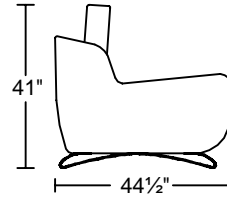

MARINO 0557

Designed for **KELVIN GIORMANI**

3DHMEBE

1.5DHMEBE

3RAHMEBE/LAF

1.5RAHMEBE/LAF

3CHMEBE

3LAHMEBE/RAF