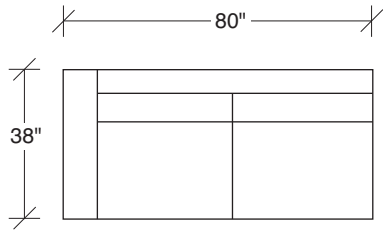

### No. 1329-401 LEFT CHAISE

W 105 D 38 H 27 in.

Seat depth 22 in.

Seat height 18 in.

Height to top of back cushion 33 in. approx.  
Legs shown polished stainless steel.  
Brushed bronze legs available. Must specify.  
Throw pillows optional. Must specify

### No. 1329-312 RAF SOFA

W 80 D 38 H 27 in.

Seat depth 22 in.

Seat height 18 in.

Arm height 23½ in.

Arm width 8 in.

**1329-311**  
LAF SOFA

**1329-312**  
RAF SOFA

**1329-401**  
LEFT CHAISE

**1329-402**  
RIGHT CHAISE

**1329-313**  
SOFA

**Mickey**  
**1329 - Series**

Scale 1/4" = 1'0"  
All upholstery sizes are approximate