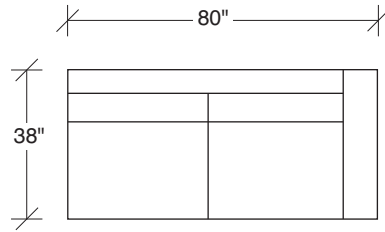

### No. 1329-401 LEFT CHAISE

W 105 D 38 H 27 in.

Seat depth 22 in.

Seat height 18 in.

Height to top of back cushion 33 in. approx.  
Legs shown polished stainless steel.  
Brushed bronze legs available. Must specify.  
Throw pillows optional. Must specify

### No. 1329-312 RAF SOFA

W 80 D 38 H 27 in.

Seat depth 22 in.

Seat height 18 in.

Arm height 23½ in.

Arm width 8 in.

**1329-311**  
LAF SOFA

**1329-312**  
RAF SOFA

**1329-401**  
LEFT CHAISE

**1329-402**  
RIGHT CHAISE

**1329-313**  
SOFA

**Mickey**  
**1329 - Series**

Scale 1/4" = 1'0"  
All upholstery sizes are approximate