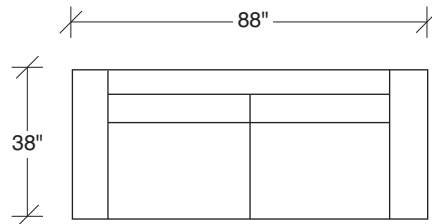

### No. 1329-401 LEFT CHAISE

W 105 D 38 H 27 in.

Seat depth 22 in.

Seat height 18 in.

Height to top of back cushion 33 in. approx.  
Legs shown polished stainless steel.  
Brushed bronze legs available. Must specify.  
Throw pillows optional. Must specify

### No. 1329-312 RAF SOFA

W 80 D 38 H 27 in.

Seat depth 22 in.

Seat height 18 in.

Arm height 23½ in.

Arm width 8 in.

**1329-311**  
LAF SOFA

**1329-312**  
RAF SOFA

**1329-401**  
LEFT CHAISE

**1329-402**  
RIGHT CHAISE

**1329-313**  
SOFA

**Mickey**  
**1329 - Series**

Scale 1/4" = 1'0"  
All upholstery sizes are approximate