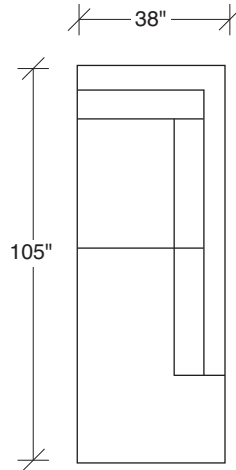

### No. 1329-401 LEFT CHAISE

W 105 D 38 H 27 in.

Seat depth 22 in.

Seat height 18 in.

Height to top of back cushion 33 in. approx.  
Legs shown polished stainless steel.  
Brushed bronze legs available. Must specify.  
Throw pillows optional. Must specify

### No. 1329-312 RAF SOFA

W 80 D 38 H 27 in.

Seat depth 22 in.

Seat height 18 in.

Arm height 23½ in.

Arm width 8 in.

**1329-311**  
LAF SOFA

**1329-312**  
RAF SOFA

**1329-401**  
LEFT CHAISE

**1329-402**  
RIGHT CHAISE

**1329-313**  
SOFA

**Mickey**  
**1329 - Series**

Scale 1/4" = 1'0"  
All upholstery sizes are approximate