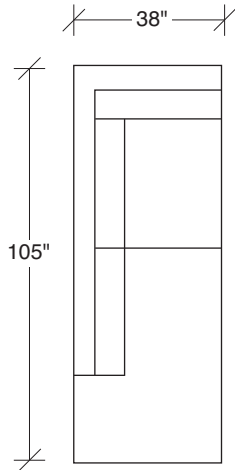

### No. 1329-401 LEFT CHAISE

W 105 D 38 H 27 in.

Seat depth 22 in.

Seat height 18 in.

Height to top of back cushion 33 in. approx.  
Legs shown polished stainless steel.  
Brushed bronze legs available. Must specify.  
Throw pillows optional. Must specify

### No. 1329-312 RAF SOFA

W 80 D 38 H 27 in.

Seat depth 22 in.

Seat height 18 in.

Arm height 23½ in.

Arm width 8 in.

**1329-311**  
LAF SOFA

**1329-312**  
RAF SOFA

**1329-401**  
LEFT CHAISE

**1329-402**  
RIGHT CHAISE

**1329-313**  
SOFA

**Mickey**  
**1329 - Series**

Scale 1/4" = 1'0"  
All upholstery sizes are approximate