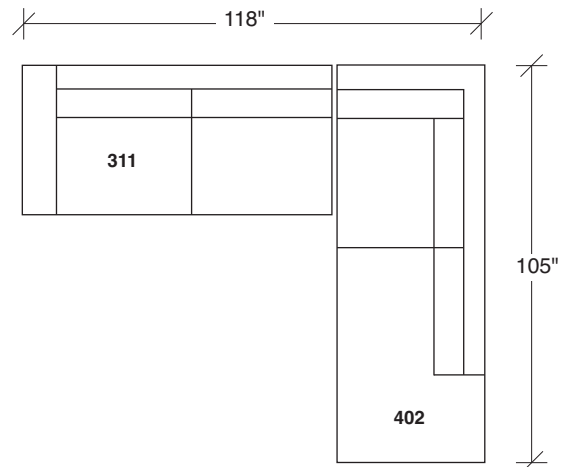

### No. 1329-401 LEFT CHAISE

W 105 D 38 H 27 in.

Seat depth 22 in.

Seat height 18 in.

Height to top of back cushion 33 in. approx.  
Legs shown polished stainless steel.  
Brushed bronze legs available. Must specify.  
Throw pillows optional. Must specify

### No. 1329-312 RAF SOFA

W 80 D 38 H 27 in.

Seat depth 22 in.

Seat height 18 in.

Arm height 23½ in.

Arm width 8 in.

**1329-311**  
LAF SOFA

**1329-312**  
RAF SOFA

**1329-401**  
LEFT CHAISE

**1329-402**  
RIGHT CHAISE

**1329-313**  
SOFA

**Mickey**  
**1329 - Series**

Scale 1/4" = 1'0"  
All upholstery sizes are approximate