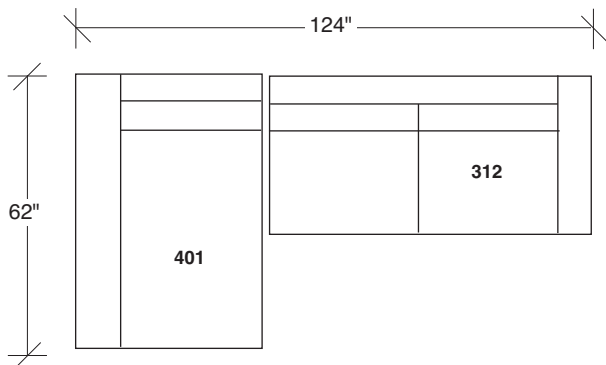

Minnie

No. 1193-401 LAF CHAISE

W 44 D 62 H 27 in.

Seat depth 46 in.

Seat height 18 in.

Arm height 23½ in.

Arm width 8 in.

Height to top of back cushion 33 in.

1 in. diameter polished steel leg standard.

No. 1193-312 RAF SOFA

W 80 D 38 H 27 in.

Seat depth 22 in.

Seat height 18 in.

Arm height 23½ in.

Arm width 8 in.

1193-300
ARMLESS SOFA

1193-311
LAF SOFA

1193-312
RAF SOFA

1193-313
SOFA

1193-401
LAF CHAISE

1193-402
RAF CHAISE

Note: Minnie (Series 1193) and Max (Series 1194) can be used together.

Minnie
1193 - Series

Scale 1/4" = 1'0"
All upholstery sizes are approximate