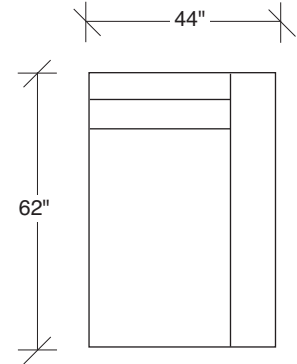

Minnie

No. 1193-401 LAF CHAISE

W 44 D 62 H 27 in.

Seat depth 46 in.

Seat height 18 in.

Arm height 23½ in.

Arm width 8 in.

Height to top of back cushion 33 in.

1 in. diameter polished steel leg standard.

No. 1193-312 RAF SOFA

W 80 D 38 H 27 in.

Seat depth 22 in.

Seat height 18 in.

Arm height 23½ in.

Arm width 8 in.

1193-300
ARMLESS SOFA

1193-311
LAF SOFA

1193-312
RAF SOFA

1193-313
SOFA

1193-401
LAF CHAISE

1193-402
RAF CHAISE

Note: Minnie (Series 1193) and Max (Series 1194) can be used together.

Minnie
1193 - Series

Scale 1/4" = 1'0"
All upholstery sizes are approximate