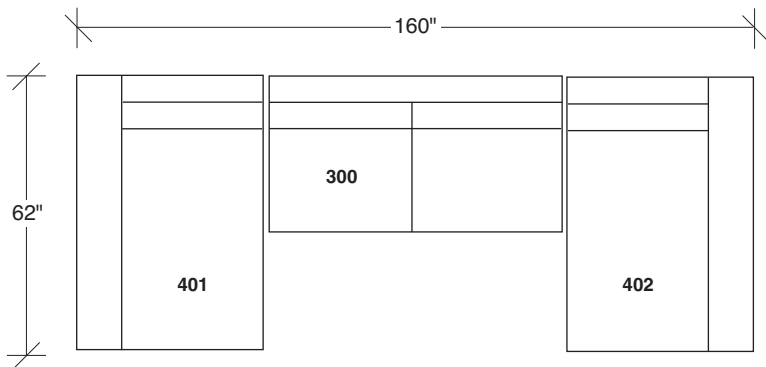

1 in. diameter polished steel leg standard.

No. 1193-312 RAF SOFA

W 80 D 38 H 27 in.

Seat depth 22 in.

Seat height 18 in.

Arm height 23½ in.

Arm width 8 in.

1193-300
ARMLESS SOFA

1193-311
LAF SOFA

1193-312
RAF SOFA

1193-313
SOFA

1193-401
LAF CHAISE

1193-402
RAF CHAISE

Note: Minnie (Series 1193) and Max (Series 1194) can be used together.

Minnie
1193 - Series

Scale 1/4" = 1'0"
All upholstery sizes are approximate