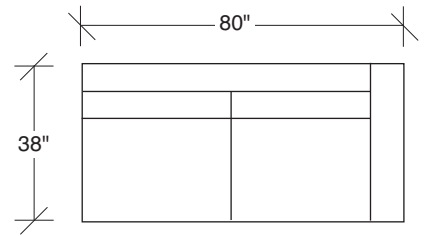

Minnie

No. 1193-401 LAF CHAISE

W 44 D 62 H 27 in.

Seat depth 46 in.

Seat height 18 in.

Arm height 23½ in.

Arm width 8 in.

Height to top of back cushion 33 in.

1 in. diameter polished steel leg standard.

No. 1193-312 RAF SOFA

W 80 D 38 H 27 in.

Seat depth 22 in.

Seat height 18 in.

Arm height 23½ in.

Arm width 8 in.

1193-300
ARMLESS SOFA

1193-311
LAF SOFA

1193-312
RAF SOFA

1193-313
SOFA

1193-401
LAF CHAISE

1193-402
RAF CHAISE

Note: Minnie (Series 1193) and Max (Series 1194) can be used together.

Minnie
1193 - Series

Scale 1/4" = 1'0"
All upholstery sizes are approximate