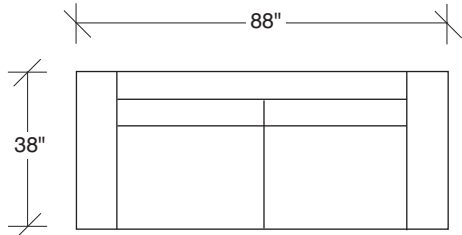

Minnie

No. 1193-401 LAF CHAISE

W 44 D 62 H 27 in.

Seat depth 46 in.

Seat height 18 in.

Arm height 23½ in.

Arm width 8 in.

Height to top of back cushion 33 in.

1 in. diameter polished steel leg standard.

No. 1193-312 RAF SOFA

W 80 D 38 H 27 in.

Seat depth 22 in.

Seat height 18 in.

Arm height 23½ in.

Arm width 8 in.

1193-300
ARMLESS SOFA

1193-311
LAF SOFA

1193-312
RAF SOFA

1193-313
SOFA

1193-401
LAF CHAISE

1193-402
RAF CHAISE

Note: Minnie (Series 1193) and Max (Series 1194) can be used together.

Minnie
1193 - Series

Scale 1/4" = 1'0"
All upholstery sizes are approximate