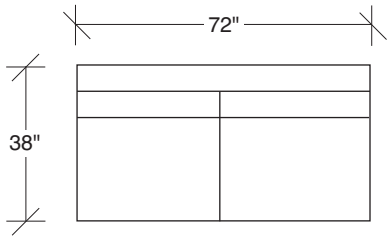

Minnie

No. 1193-401 LAF CHAISE

W 44 D 62 H 27 in.

Seat depth 46 in.

Seat height 18 in.

Arm height 23½ in.

Arm width 8 in.

Height to top of back cushion 33 in.

1 in. diameter polished steel leg standard.

No. 1193-312 RAF SOFA

W 80 D 38 H 27 in.

Seat depth 22 in.

Seat height 18 in.

Arm height 23½ in.

Arm width 8 in.

1193-300
ARMLESS SOFA

1193-311
LAF SOFA

1193-312
RAF SOFA

1193-313
SOFA

1193-401
LAF CHAISE

1193-402
RAF CHAISE

Note: Minnie (Series 1193) and Max (Series 1194) can be used together.

Minnie
1193 - Series

Scale 1/4" = 1'0"
All upholstery sizes are approximate