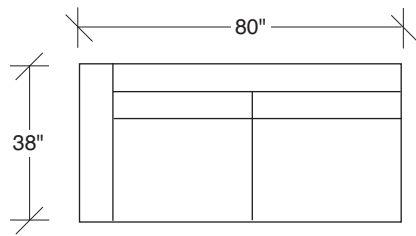

Minnie

No. 1193-401 LAF CHAISE

W 44 D 62 H 27 in.

Seat depth 46 in.

Seat height 18 in.

Arm height 23½ in.

Arm width 8 in.

Height to top of back cushion 33 in.

1 in. diameter polished steel leg standard.

No. 1193-312 RAF SOFA

W 80 D 38 H 27 in.

Seat depth 22 in.

Seat height 18 in.

Arm height 23½ in.

Arm width 8 in.

1193-300
ARMLESS SOFA

1193-311
LAF SOFA

1193-312
RAF SOFA

1193-313
SOFA

1193-401
LAF CHAISE

1193-402
RAF CHAISE

Note: Minnie (Series 1193) and Max (Series 1194) can be used together.

Minnie
1193 - Series

Scale 1/4" = 1'0"
All upholstery sizes are approximate