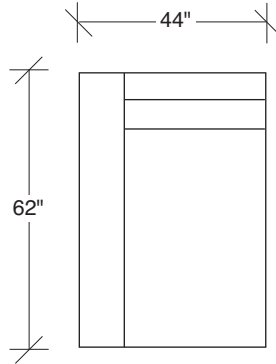

Minnie

No. 1193-401 LAF CHAISE

W 44 D 62 H 27 in.

Seat depth 46 in.

Seat height 18 in.

Arm height 23½ in.

Arm width 8 in.

Height to top of back cushion 33 in.

1 in. diameter polished steel leg standard.

No. 1193-312 RAF SOFA

W 80 D 38 H 27 in.

Seat depth 22 in.

Seat height 18 in.

Arm height 23½ in.

Arm width 8 in.

1193-300
ARMLESS SOFA

1193-311
LAF SOFA

1193-312
RAF SOFA

1193-313
SOFA

1193-401
LAF CHAISE

1193-402
RAF CHAISE

Note: Minnie (Series 1193) and Max (Series 1194) can be used together.

Minnie
1193 - Series

Scale 1/4" = 1'0"
All upholstery sizes are approximate