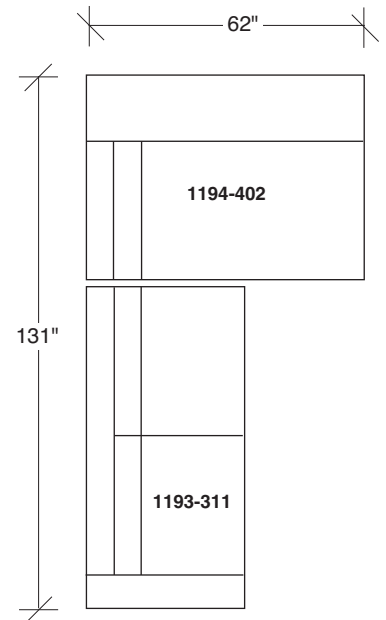

Minnie

No. 1193-401 LAF CHAISE

W 44 D 62 H 27 in.

Seat depth 46 in.

Seat height 18 in.

Arm height 23½ in.

Arm width 8 in.

Height to top of back cushion 33 in.

1 in. diameter polished steel leg standard.

No. 1193-312 RAF SOFA

W 80 D 38 H 27 in.

Seat depth 22 in.

Seat height 18 in.

Arm height 23½ in.

Arm width 8 in.

1193-300
ARMLESS SOFA

1193-311
LAF SOFA

1193-312
RAF SOFA

1193-313
SOFA

1193-401
LAF CHAISE

1193-402
RAF CHAISE

Note: Minnie (Series 1193) and Max (Series 1194) can be used together.

Minnie
1193 - Series

Scale 1/4" = 1'0"
All upholstery sizes are approximate