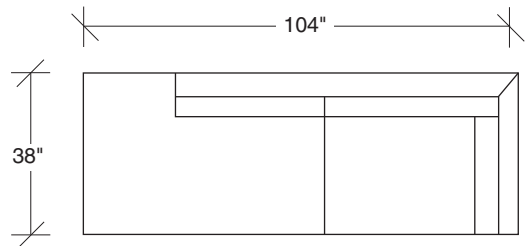

Hidden ebony legs standard. Throw pillows optional. Must specify.

No. 1154-312 RAF SOFA

W 76 D 38 H 25 in.

Seat depth 24 in.

Seat height 18 in.

Arm height 25 in.

Arm width 5 in.

1154-300
ARMLESS SOFA

1154-104
CORNER CHAIR

1154-313
SOFA

1154-311
LAF SOFA

1154-312
RAF SOFA

1154-100
ARMLESS CHAIR

1154-402
LEFT CORNER / RIGHT BUMPER

1154-401
RIGHT CORNER / LEFT BUMPER

1154-404
LAF CHAISE

1154-405
RAF CHAISE

Mr. Big
1154 - Series

Scale 1/4" = 1'0"
All upholstery sizes are approximate