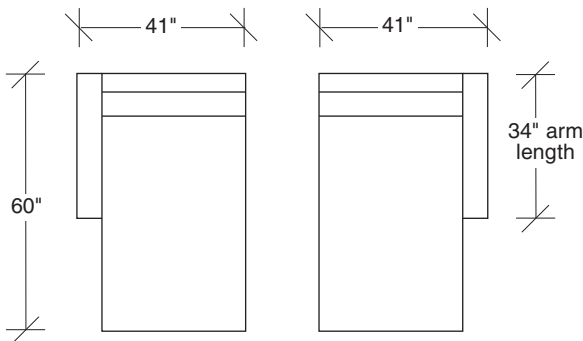

Mr. Big

No. 1154-404 LAF CHAISE

W 41 D 60 H 25 in.

Seat depth 48 in.

Seat height 18 in.

Arm height 25 in.

Arm width 5 in.

Height to top of back cushion 33½ in.

Hidden ebony legs standard. Throw pillows optional. Must specify.

No. 1154-312 RAF SOFA

W 76 D 38 H 25 in.

Seat depth 24 in.

Seat height 18 in.

Arm height 25 in.

Arm width 5 in.

1154-300
ARMLESS SOFA

1154-104
CORNER CHAIR

1154-313
SOFA

1154-311
LAF SOFA

1154-312
RAF SOFA

1154-100
ARMLESS CHAIR

1154-402
LEFT CORNER / RIGHT BUMPER

1154-401
RIGHT CORNER / LEFT BUMPER

1154-404
LAF CHAISE

1154-405
RAF CHAISE

Mr. Big
1154 - Series

Scale 1/4" = 1'0"
All upholstery sizes are approximate