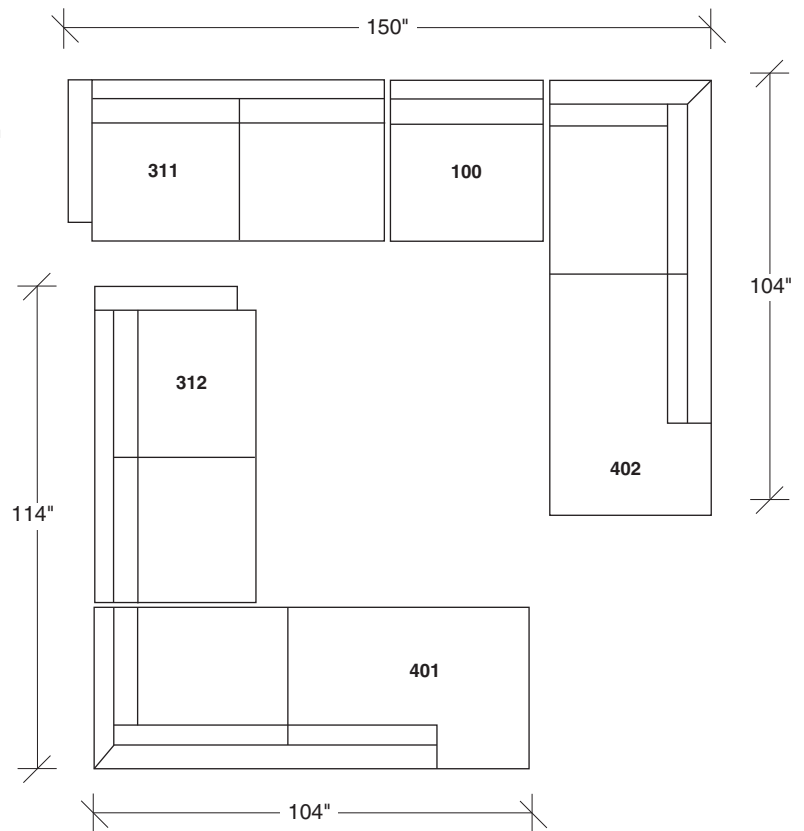

Mr. Big

No. 1154-404 LAF CHAISE

W 41 D 60 H 25 in.

Seat depth 48 in.

Seat height 18 in.

Arm height 25 in.

Arm width 5 in.

Height to top of back cushion 33½ in.

Hidden ebony legs standard. Throw pillows optional. Must specify.

No. 1154-312 RAF SOFA

W 76 D 38 H 25 in.

Seat depth 24 in.

Seat height 18 in.

Arm height 25 in.

Arm width 5 in.

1154-300
ARMLESS SOFA

1154-104
CORNER CHAIR

1154-313
SOFA

1154-311
LAF SOFA

1154-312
RAF SOFA

1154-100
ARMLESS CHAIR

1154-402
LEFT CORNER / RIGHT BUMPER

1154-401
RIGHT CORNER / LEFT BUMPER

1154-404
LAF CHAISE

1154-405
RAF CHAISE

Mr. Big
1154 - Series

Scale 1/4" = 1'0"
All upholstery sizes are approximate