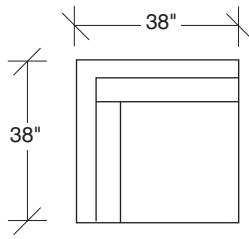

Mr. Big

No. 1154-404 LAF CHAISE

W 41 D 60 H 25 in.

Seat depth 48 in.

Seat height 18 in.

Arm height 25 in.

Arm width 5 in.

Height to top of back cushion 33½ in.

Hidden ebony legs standard. Throw pillows optional. Must specify.

No. 1154-312 RAF SOFA

W 76 D 38 H 25 in.

Seat depth 24 in.

Seat height 18 in.

Arm height 25 in.

Arm width 5 in.

1154-300
ARMLESS SOFA

1154-405
RAF CHAISE

Mr. Big
1154 - Series

Scale 1/4" = 1'0"
All upholstery sizes are approximate