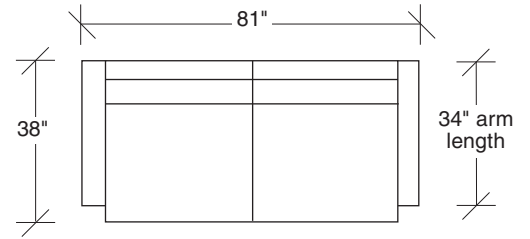

Mr. Big
1154 - Series

Scale 1/4" = 1'0"
All upholstery sizes are approximate