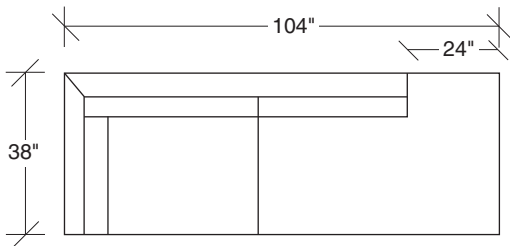

Hidden ebony legs standard. Throw pillows optional. Must specify.

No. 1154-312 RAF SOFA

W 76 D 38 H 25 in.

Seat depth 24 in.

Seat height 18 in.

Arm height 25 in.

Arm width 5 in.

1154-300
ARMLESS SOFA

1154-104
CORNER CHAIR

1154-313
SOFA

1154-311
LAF SOFA

1154-312
RAF SOFA

1154-100
ARMLESS CHAIR

1154-402
LEFT CORNER / RIGHT BUMPER

1154-401
RIGHT CORNER / LEFT BUMPER

1154-404
LAF CHAISE

1154-405
RAF CHAISE

Mr. Big
1154 - Series

Scale 1/4" = 1'0"
All upholstery sizes are approximate