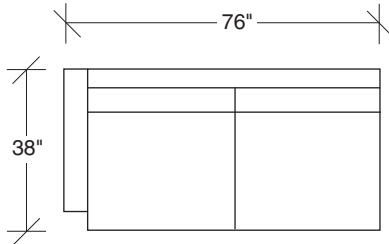

1154-300
ARMLESS SOFA