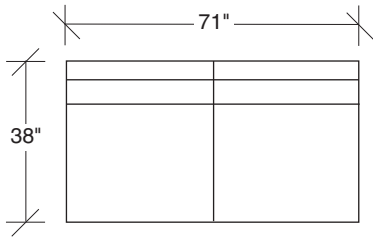

Mr. Big

No. 1154-404 LAF CHAISE

W 41 D 60 H 25 in.

Seat depth 48 in.

Seat height 18 in.

Arm height 25 in.

Arm width 5 in.

Height to top of back cushion 33½ in.

Hidden ebony legs standard. Throw pillows optional. Must specify.

No. 1154-312 RAF SOFA

W 76 D 38 H 25 in.

Seat depth 24 in.

Seat height 18 in.

Arm height 25 in.

Arm width 5 in.

1154-300
ARMLESS SOFA

1154-405
RAF CHAISE

Mr. Big
1154 - Series

Scale 1/4" = 1'0"
All upholstery sizes are approximate