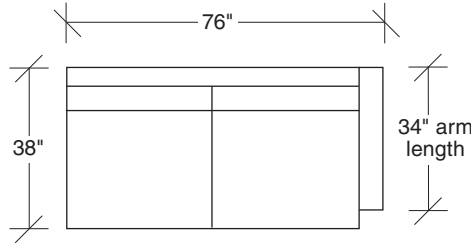

1154-104
CORNER CHAIR

1154-312
RAF SOFA