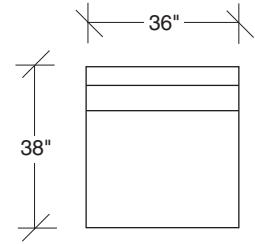

Mr. Big

No. 1154-404 LAF CHAISE

W 41 D 60 H 25 in.

Seat depth 48 in.

Seat height 18 in.

Arm height 25 in.

Arm width 5 in.

Height to top of back cushion 33½ in.

Hidden ebony legs standard. Throw pillows optional. Must specify.

No. 1154-312 RAF SOFA

W 76 D 38 H 25 in.

Seat depth 24 in.

Seat height 18 in.

Arm height 25 in.

Arm width 5 in.

1154-300
ARMLESS SOFA

1154-104
CORNER CHAIR

1154-313
SOFA

1154-311
LAF SOFA

1154-312
RAF SOFA

1154-100
ARMLESS CHAIR

1154-402
LEFT CORNER / RIGHT BUMPER

1154-401
RIGHT CORNER / LEFT BUMPER

1154-404
LAF CHAISE

1154-405
RAF CHAISE

Mr. Big
1154 - Series

Scale 1/4" = 1'0"
All upholstery sizes are approximate