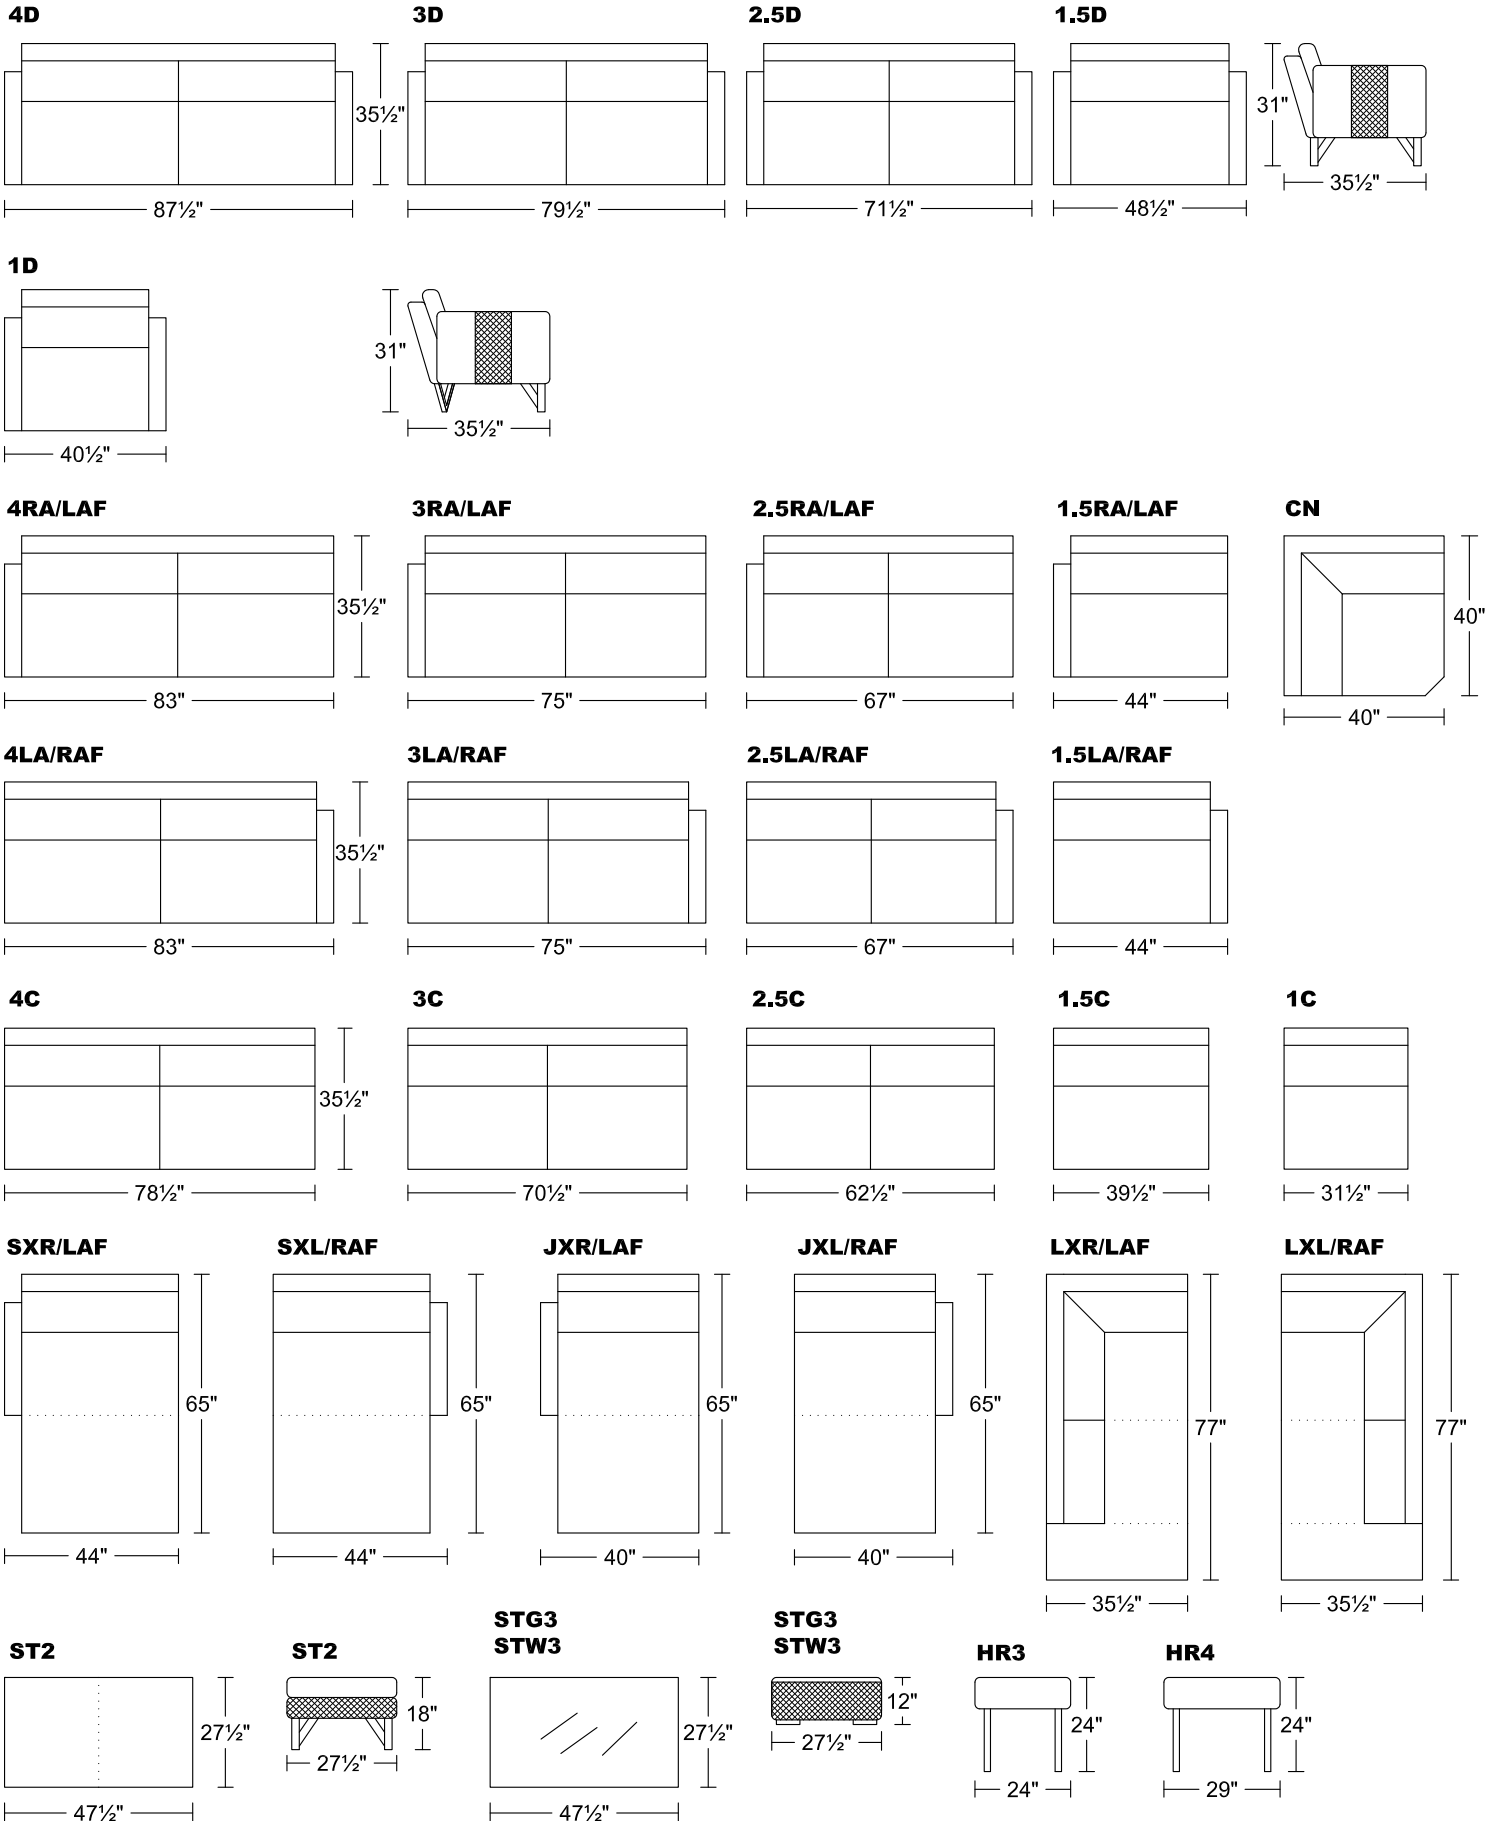

SNELLO IV 0353A

Designed for KELVIN GIORMANI

'A' Version- Diamond Weaving on Sofa Frame; Plain Back Pillows