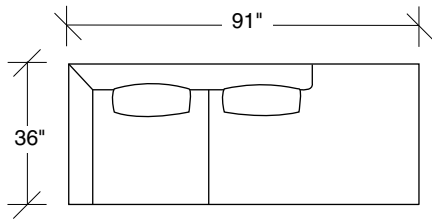

Spaced Out

No. 1424-402 RIGHT CHAISE (shown twice)

W 91 D 36 H 30 in.

Seat depth 22 in.

Seat height 17 in..

Height to top of back cushion 35 inches approximately. Shown with liquid bronze finish legs. Also available in polished stainless steel finish. Throw pillows optional. Must specify.

1424-402
RIGHT CHAISE

1424-401
LEFT CHAISE

1424-203
STUDIO SOFA

1424-311
LAF SOFA

1424-312
RAF SOFA

1424-313
SOFA

**Spaced Out
1424 - Series**

Scale 1/4" = 1'0"
All upholstery sizes are approximate