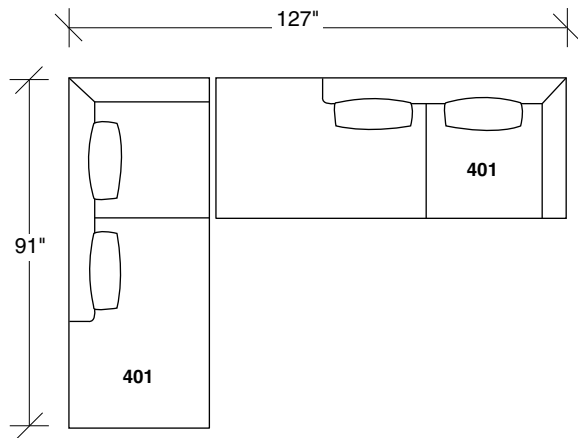

Spaced Out

No. 1424-402 RIGHT CHAISE (shown twice)

W 91 D 36 H 30 in.

Seat depth 22 in.

Seat height 17 in..

Height to top of back cushion 35 inches approximately. Shown with liquid bronze finish legs. Also available in polished stainless steel finish. Throw pillows optional. Must specify.

1424-402
RIGHT CHAISE

1424-401
LEFT CHAISE

1424-203
STUDIO SOFA

1424-311
LAF SOFA

1424-312
RAF SOFA

1424-313
SOFA

**Spaced Out
1424 - Series**

Scale 1/4" = 1'0"
All upholstery sizes are approximate