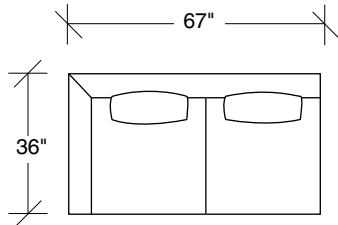

Spaced Out

No. 1424-402 RIGHT CHAISE (shown twice)

W 91 D 36 H 30 in.

Seat depth 22 in.

Seat height 17 in..

Height to top of back cushion 35 inches approximately. Shown with liquid bronze finish legs. Also available in polished stainless steel finish. Throw pillows optional. Must specify.

1424-402
RIGHT CHAISE

1424-401
LEFT CHAISE

1424-203
STUDIO SOFA

1424-311
LAF SOFA

1424-312
RAF SOFA

1424-313
SOFA

**Spaced Out
1424 - Series**

Scale 1/4" = 1'0"
All upholstery sizes are approximate