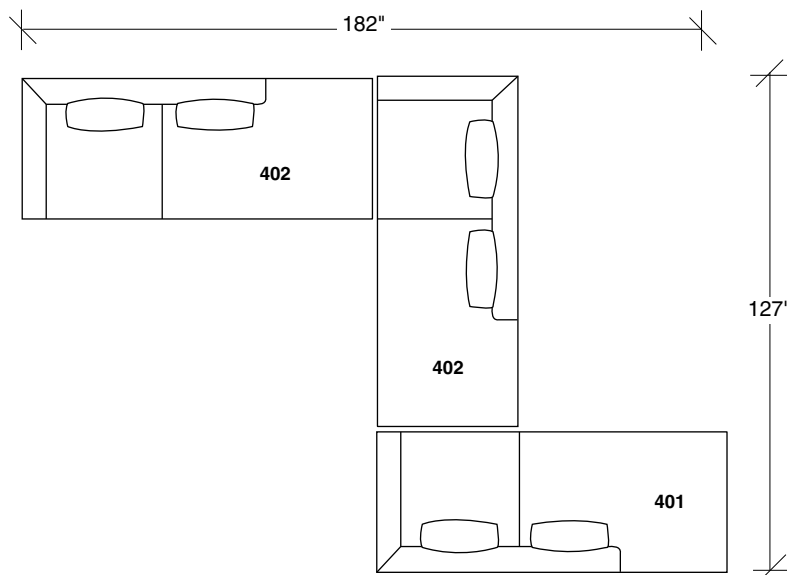

Spaced Out

No. 1424-402 RIGHT CHAISE (shown twice)

W 91 D 36 H 30 in.

Seat depth 22 in.

Seat height 17 in..

Height to top of back cushion 35 inches approximately. Shown with liquid bronze finish legs. Also available in polished stainless steel finish. Throw pillows optional. Must specify.

1424-402
RIGHT CHAISE

1424-401
LEFT CHAISE

1424-203
STUDIO SOFA

1424-311
LAF SOFA

1424-312
RAF SOFA

1424-313
SOFA

**Spaced Out
1424 - Series**

Scale 1/4" = 1'0"
All upholstery sizes are approximate