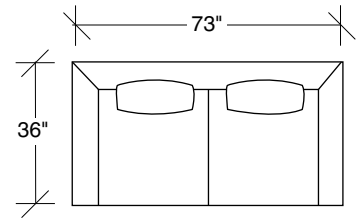

Spaced Out

No. 1424-402 RIGHT CHAISE (shown twice)

W 91 D 36 H 30 in.

Seat depth 22 in.

Seat height 17 in..

Height to top of back cushion 35 inches approximately. Shown with liquid bronze finish legs. Also available in polished stainless steel finish. Throw pillows optional. Must specify.

1424-402
RIGHT CHAISE

1424-401
LEFT CHAISE

1424-203
STUDIO SOFA

1424-311
LAF SOFA

1424-312
RAF SOFA

1424-313
SOFA

**Spaced Out
1424 - Series**

Scale 1/4" = 1'0"
All upholstery sizes are approximate