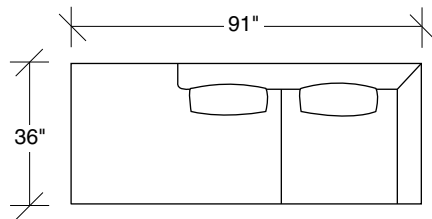

Spaced Out

No. 1424-402 RIGHT CHAISE (shown twice)

W 91 D 36 H 30 in.

Seat depth 22 in.

Seat height 17 in..

Height to top of back cushion 35 inches approximately. Shown with liquid bronze finish legs. Also available in polished stainless steel finish. Throw pillows optional. Must specify.

1424-402
RIGHT CHAISE

1424-401
LEFT CHAISE

1424-203
STUDIO SOFA

1424-311
LAF SOFA

1424-312
RAF SOFA

1424-313
SOFA

**Spaced Out
1424 - Series**

Scale 1/4" = 1'0"
All upholstery sizes are approximate