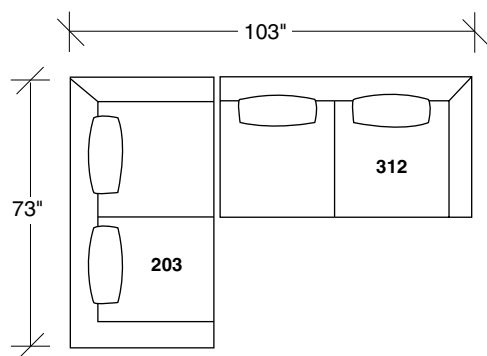

Spaced Out

No. 1424-402 RIGHT CHAISE (shown twice)

W 91 D 36 H 30 in.

Seat depth 22 in.

Seat height 17 in..

Height to top of back cushion 35 inches approximately. Shown with liquid bronze finish legs. Also available in polished stainless steel finish. Throw pillows optional. Must specify.

1424-402
RIGHT CHAISE

1424-401
LEFT CHAISE

1424-203
STUDIO SOFA

1424-311
LAF SOFA

1424-312
RAF SOFA

1424-313
SOFA

**Spaced Out
1424 - Series**

Scale 1/4" = 1'0"
All upholstery sizes are approximate