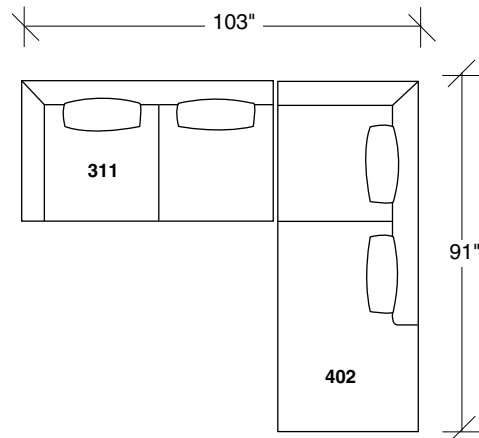

Spaced Out

No. 1424-402 RIGHT CHAISE (shown twice)

W 91 D 36 H 30 in.

Seat depth 22 in.

Seat height 17 in..

Height to top of back cushion 35 inches approximately. Shown with liquid bronze finish legs. Also available in polished stainless steel finish. Throw pillows optional. Must specify.

1424-402
RIGHT CHAISE

1424-401
LEFT CHAISE

1424-203
STUDIO SOFA

1424-311
LAF SOFA

1424-312
RAF SOFA

1424-313
SOFA

**Spaced Out
1424 - Series**

Scale 1/4" = 1'0"
All upholstery sizes are approximate