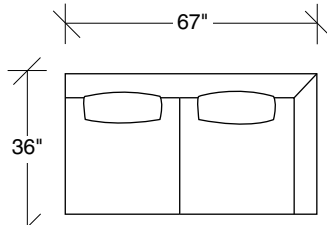

Spaced Out

No. 1424-402 RIGHT CHAISE (shown twice)

W 91 D 36 H 30 in.

Seat depth 22 in.

Seat height 17 in..

Height to top of back cushion 35 inches approximately. Shown with liquid bronze finish legs. Also available in polished stainless steel finish. Throw pillows optional. Must specify.

1424-402
RIGHT CHAISE

1424-401
LEFT CHAISE

1424-203
STUDIO SOFA

1424-311
LAF SOFA

1424-312
RAF SOFA

1424-313
SOFA

**Spaced Out
1424 - Series**

Scale 1/4" = 1'0"
All upholstery sizes are approximate