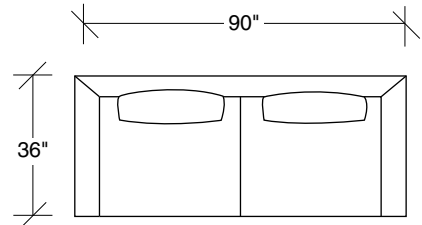

Spaced Out

No. 1424-402 RIGHT CHAISE (shown twice)

W 91 D 36 H 30 in.

Seat depth 22 in.

Seat height 17 in..

Height to top of back cushion 35 inches approximately. Shown with liquid bronze finish legs. Also available in polished stainless steel finish. Throw pillows optional. Must specify.

1424-402
RIGHT CHAISE

1424-401
LEFT CHAISE

1424-203
STUDIO SOFA

1424-311
LAF SOFA

1424-312
RAF SOFA

1424-313
SOFA

**Spaced Out
1424 - Series**

Scale 1/4" = 1'0"
All upholstery sizes are approximate