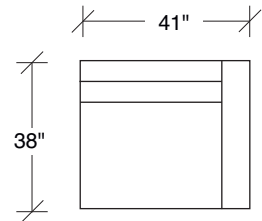

Zoom Out

No. 1348-406 LEFT CHAISE

W 60 D 38 H 25 in.
Seat depth 24 in.
Seat height 18 in.

No. 1348-104 CORNER CHAIR

W 38 D 38 H 25 in.
Seat depth 24 in.
Seat height 18 in.

No. 1348-100 ARMLESS CHAIR

W 36 D 38 H 25 in.
Seat depth 24 in.
Seat height 18 in.

No. 1348-102 RAF CHAIR

W 41 D 38 H 25 in.
Seat depth 24 in.
Seat height 18 in.
Arm height 23½ in.
Arm width 6 in.

Height to top of back cushion 33 in. approx.

1348-101
LAF CHAIR

1348-100
ARMLESS

1348-102
RAF CHAIR

1348-104
CORNER

1348-406
LEFT CHAISE

1348-407
RIGHT CHAISE

1348-000
OTTOMAN

1348-404
LAF CHAISE

1348-405
RAF CHAISE

Zoom Out
1348 - Series

Scale 1/4" = 1'0"
All upholstery sizes are approximate