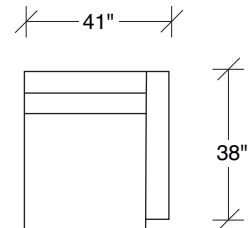

Zoom Out

No. 1348-406 LEFT CHAISE

W 60 D 38 H 25 in.
Seat depth 24 in.
Seat height 18 in.

No. 1348-104 CORNER CHAIR

W 38 D 38 H 25 in.
Seat depth 24 in.
Seat height 18 in.

No. 1348-100 ARMLESS CHAIR

W 36 D 38 H 25 in.
Seat depth 24 in.
Seat height 18 in.

No. 1348-102 RAF CHAIR

W 41 D 38 H 25 in.
Seat depth 24 in.
Seat height 18 in.
Arm height 23½ in.
Arm width 6 in.

Height to top of back cushion 33 in. approx.

1348-101
LAF CHAIR

1348-100
ARMLESS

1348-102
RAF CHAIR

1348-104
CORNER

1348-406
LEFT CHAISE

1348-407
RIGHT CHAISE

1348-000
OTTOMAN

1348-404
LAF CHAISE

1348-405
RAF CHAISE

Zoom Out
1348 - Series

Scale 1/4" = 1'0"
All upholstery sizes are approximate