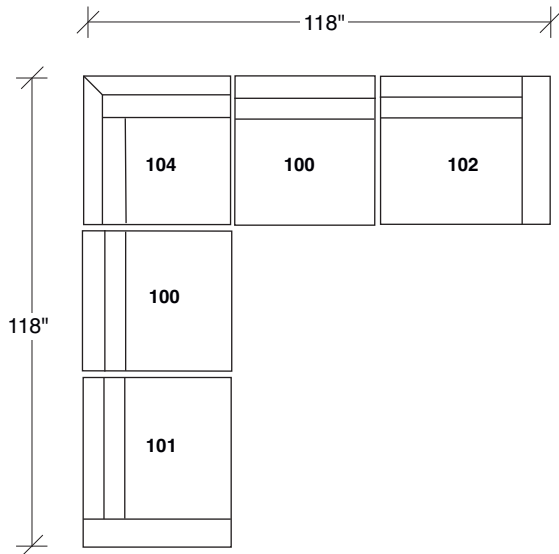

Zoom Out

No. 1348-406 LEFT CHAISE

W 60 D 38 H 25 in.
Seat depth 24 in.
Seat height 18 in.

No. 1348-104 CORNER CHAIR

W 38 D 38 H 25 in.
Seat depth 24 in.
Seat height 18 in.

No. 1348-100 ARMLESS CHAIR

W 36 D 38 H 25 in.
Seat depth 24 in.
Seat height 18 in.

No. 1348-102 RAF CHAIR

W 41 D 38 H 25 in.
Seat depth 24 in.
Seat height 18 in.
Arm height 23½ in.
Arm width 6 in.

Height to top of back cushion 33 in. approx.

1348-101
LAF CHAIR

1348-100
ARMLESS

1348-102
RAF CHAIR

1348-104
CORNER

1348-406
LEFT CHAISE

1348-407
RIGHT CHAISE

1348-000
OTTOMAN

1348-404
LAF CHAISE

1348-405
RAF CHAISE

Zoom Out
1348 - Series

Scale 1/4" = 1'0"
All upholstery sizes are approximate