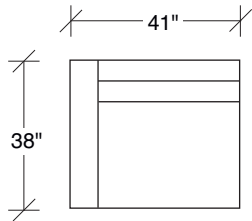

Zoom Out

No. 1348-406 LEFT CHAISE

W 60 D 38 H 25 in.
Seat depth 24 in.
Seat height 18 in.

No. 1348-104 CORNER CHAIR

W 38 D 38 H 25 in.
Seat depth 24 in.
Seat height 18 in.

No. 1348-100 ARMLESS CHAIR

W 36 D 38 H 25 in.
Seat depth 24 in.
Seat height 18 in.

No. 1348-102 RAF CHAIR

W 41 D 38 H 25 in.
Seat depth 24 in.
Seat height 18 in.
Arm height 23½ in.
Arm width 6 in.

Height to top of back cushion 33 in. approx.

1348-101
LAF CHAIR

1348-100
ARMLESS

1348-102
RAF CHAIR

1348-104
CORNER

1348-406
LEFT CHAISE

1348-407
RIGHT CHAISE

1348-000
OTTOMAN

1348-404
LAF CHAISE

1348-405
RAF CHAISE

Zoom Out
1348 - Series

Scale 1/4" = 1'0"
All upholstery sizes are approximate