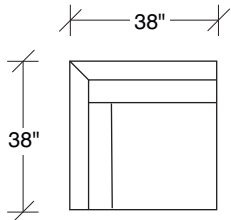

Zoom Out

No. 1348-406 LEFT CHAISE

W 60 D 38 H 25 in.
Seat depth 24 in.
Seat height 18 in.

No. 1348-104 CORNER CHAIR

W 38 D 38 H 25 in.
Seat depth 24 in.
Seat height 18 in.

No. 1348-100 ARMLESS CHAIR

W 36 D 38 H 25 in.
Seat depth 24 in.
Seat height 18 in.

No. 1348-102 RAF CHAIR

W 41 D 38 H 25 in.
Seat depth 24 in.
Seat height 18 in.
Arm height 23½ in.
Arm width 6 in.

Height to top of back cushion 33 in. approx.

1348-101
LAF CHAIR

1348-100
ARMLESS

1348-102
RAF CHAIR

1348-104
CORNER

1348-406
LEFT CHAISE

1348-407
RIGHT CHAISE

1348-000
OTTOMAN

1348-404
LAF CHAISE

1348-405
RAF CHAISE

Zoom Out
1348 - Series

Scale 1/4" = 1'0"
All upholstery sizes are approximate