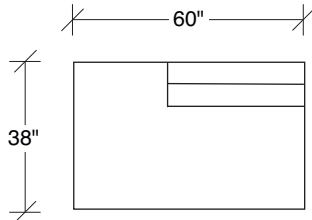

Zoom Out

No. 1348-406 LEFT CHAISE

W 60 D 38 H 25 in.
Seat depth 24 in.
Seat height 18 in.

No. 1348-104 CORNER CHAIR

W 38 D 38 H 25 in.
Seat depth 24 in.
Seat height 18 in.

No. 1348-100 ARMLESS CHAIR

W 36 D 38 H 25 in.
Seat depth 24 in.
Seat height 18 in.

No. 1348-102 RAF CHAIR

W 41 D 38 H 25 in.
Seat depth 24 in.
Seat height 18 in.
Arm height 23½ in.
Arm width 6 in.

Height to top of back cushion 33 in. approx.

1348-101
LAF CHAIR

1348-100
ARMLESS

1348-102
RAF CHAIR

1348-104
CORNER

1348-406
LEFT CHAISE

1348-407
RIGHT CHAISE

1348-000
OTTOMAN

1348-404
LAF CHAISE

1348-405
RAF CHAISE

Zoom Out
1348 - Series

Scale 1/4" = 1'0"
All upholstery sizes are approximate