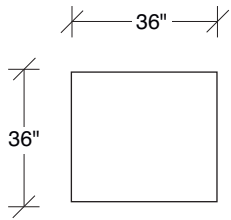

Zoom Out

No. 1348-406 LEFT CHAISE

W 60 D 38 H 25 in.
Seat depth 24 in.
Seat height 18 in.

No. 1348-104 CORNER CHAIR

W 38 D 38 H 25 in.
Seat depth 24 in.
Seat height 18 in.

No. 1348-100 ARMLESS CHAIR

W 36 D 38 H 25 in.
Seat depth 24 in.
Seat height 18 in.

No. 1348-102 RAF CHAIR

W 41 D 38 H 25 in.
Seat depth 24 in.
Seat height 18 in.
Arm height 23½ in.
Arm width 6 in.

Height to top of back cushion 33 in. approx.

1348-101
LAF CHAIR

1348-100
ARMLESS

1348-102
RAF CHAIR

1348-104
CORNER

1348-406
LEFT CHAISE

1348-407
RIGHT CHAISE

1348-000
OTTOMAN

1348-404
LAF CHAISE

1348-405
RAF CHAISE

Zoom Out
1348 - Series

Scale 1/4" = 1'0"
All upholstery sizes are approximate