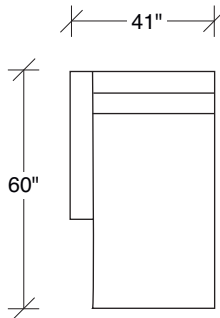

Zoom Out

No. 1348-406 LEFT CHAISE

W 60 D 38 H 25 in.
Seat depth 24 in.
Seat height 18 in.

No. 1348-104 CORNER CHAIR

W 38 D 38 H 25 in.
Seat depth 24 in.
Seat height 18 in.

No. 1348-100 ARMLESS CHAIR

W 36 D 38 H 25 in.
Seat depth 24 in.
Seat height 18 in.

No. 1348-102 RAF CHAIR

W 41 D 38 H 25 in.
Seat depth 24 in.
Seat height 18 in.
Arm height 23½ in.
Arm width 6 in.

Height to top of back cushion 33 in. approx.

1348-101
LAF CHAIR

1348-100
ARMLESS

1348-102
RAF CHAIR

1348-104
CORNER

1348-406
LEFT CHAISE

1348-407
RIGHT CHAISE

1348-000
OTTOMAN

1348-404
LAF CHAISE

1348-405
RAF CHAISE

Zoom Out
1348 - Series

Scale 1/4" = 1'0"
All upholstery sizes are approximate