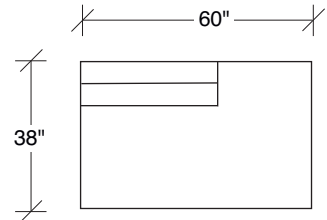

Zoom Out

No. 1348-406 LEFT CHAISE

W 60 D 38 H 25 in.
Seat depth 24 in.
Seat height 18 in.

No. 1348-104 CORNER CHAIR

W 38 D 38 H 25 in.
Seat depth 24 in.
Seat height 18 in.

No. 1348-100 ARMLESS CHAIR

W 36 D 38 H 25 in.
Seat depth 24 in.
Seat height 18 in.

No. 1348-102 RAF CHAIR

W 41 D 38 H 25 in.
Seat depth 24 in.
Seat height 18 in.
Arm height 23½ in.
Arm width 6 in.

Height to top of back cushion 33 in. approx.

1348-101
LAF CHAIR

1348-100
ARMLESS

1348-102
RAF CHAIR

1348-104
CORNER

1348-406
LEFT CHAISE

1348-407
RIGHT CHAISE

1348-000
OTTOMAN

1348-404
LAF CHAISE

1348-405
RAF CHAISE

Zoom Out
1348 - Series

Scale 1/4" = 1'0"
All upholstery sizes are approximate