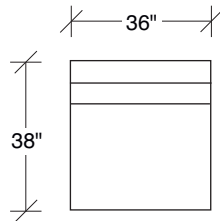

Zoom Out

No. 1348-406 LEFT CHAISE

W 60 D 38 H 25 in.
Seat depth 24 in.
Seat height 18 in.

No. 1348-104 CORNER CHAIR

W 38 D 38 H 25 in.
Seat depth 24 in.
Seat height 18 in.

No. 1348-100 ARMLESS CHAIR

W 36 D 38 H 25 in.
Seat depth 24 in.
Seat height 18 in.

No. 1348-102 RAF CHAIR

W 41 D 38 H 25 in.
Seat depth 24 in.
Seat height 18 in.
Arm height 23½ in.
Arm width 6 in.

Height to top of back cushion 33 in. approx.

1348-101
LAF CHAIR

1348-100
ARMLESS

1348-102
RAF CHAIR

1348-104
CORNER

1348-406
LEFT CHAISE

1348-407
RIGHT CHAISE

1348-000
OTTOMAN

1348-404
LAF CHAISE

1348-405
RAF CHAISE

Zoom Out
1348 - Series

Scale 1/4" = 1'0"
All upholstery sizes are approximate