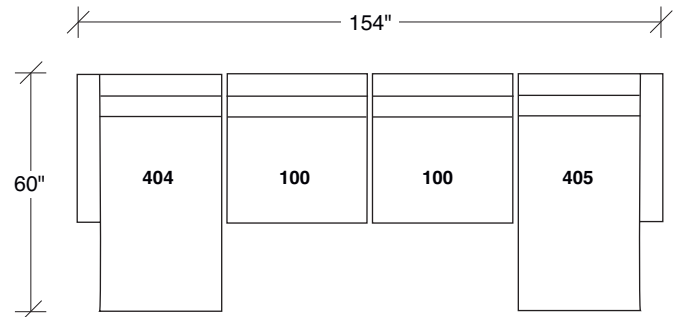

Zoom Out

No. 1348-406 LEFT CHAISE

W 60 D 38 H 25 in.
Seat depth 24 in.
Seat height 18 in.

No. 1348-104 CORNER CHAIR

W 38 D 38 H 25 in.
Seat depth 24 in.
Seat height 18 in.

No. 1348-100 ARMLESS CHAIR

W 36 D 38 H 25 in.
Seat depth 24 in.
Seat height 18 in.

No. 1348-102 RAF CHAIR

W 41 D 38 H 25 in.
Seat depth 24 in.
Seat height 18 in.
Arm height 23½ in.
Arm width 6 in.

Height to top of back cushion 33 in. approx.

1348-101
LAF CHAIR

1348-100
ARMLESS

1348-102
RAF CHAIR

1348-104
CORNER

1348-406
LEFT CHAISE

1348-407
RIGHT CHAISE

1348-000
OTTOMAN

1348-404
LAF CHAISE

1348-405
RAF CHAISE

Zoom Out
1348 - Series

Scale 1/4" = 1'0"
All upholstery sizes are approximate