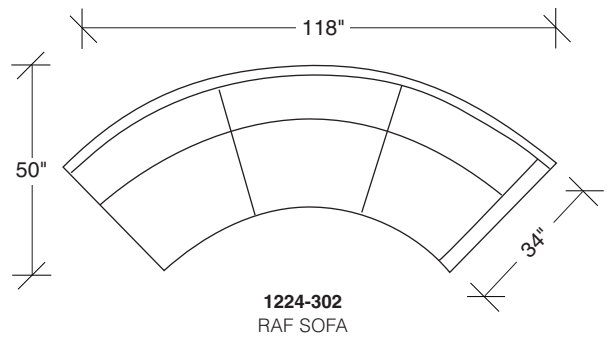

Design Classics

No. 1224-301 LAF SOFA

W 118 D 34 H 30 in.

Seat depth 22 in.

Seat height 17 in.

Arm height 24 in.

No. 1224-302 RAF SOFA

W 118 D 34 H 30 in.

Seat depth 22 in.

Seat height 17 in.

Arm height 24 in.

Throw pillows optional. Must specify.
Note: Stripe fabrics are not recommended on the 1224 series. Polished stainless steel legs standard. Throw pillows optional. Must specify.

**Design Classic
1224 - Series**

Scale 1/4" = 1'0"
All upholstery sizes are approximate