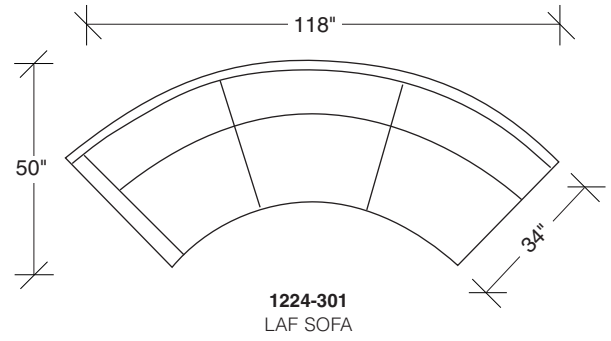

Design Classics

No. 1224-301 LAF SOFA

W 118 D 34 H 30 in.

Seat depth 22 in.

Seat height 17 in.

Arm height 24 in.

No. 1224-302 RAF SOFA

W 118 D 34 H 30 in.

Seat depth 22 in.

Seat height 17 in.

Arm height 24 in.

Throw pillows optional. Must specify.
Note: Stripe fabrics are not recommended on the 1224 series. Polished stainless steel legs standard. Throw pillows optional. Must specify.

**Design Classic
1224 - Series**

Scale 1/4" = 1'0"
All upholstery sizes are approximate