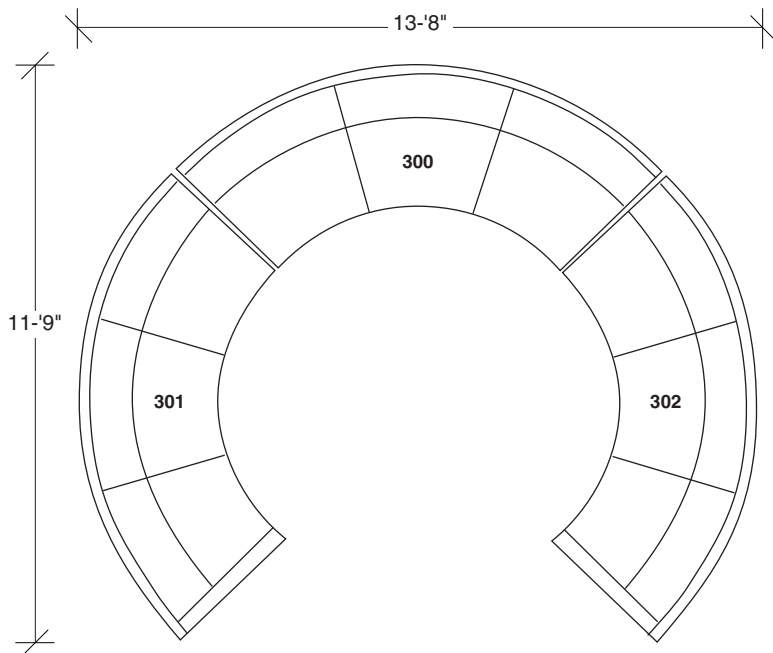

Design Classics

No. 1224-301 LAF SOFA

W 118 D 34 H 30 in.

Seat depth 22 in.

Seat height 17 in.

Arm height 24 in.

No. 1224-302 RAF SOFA

W 118 D 34 H 30 in.

Seat depth 22 in.

Seat height 17 in.

Arm height 24 in.

Throw pillows optional. Must specify.
Note: Stripe fabrics are not recommended on the 1224 series. Polished stainless steel legs standard. Throw pillows optional. Must specify.

**Design Classic
1224 - Series**

Scale 1/4" = 1'0"
All upholstery sizes are approximate