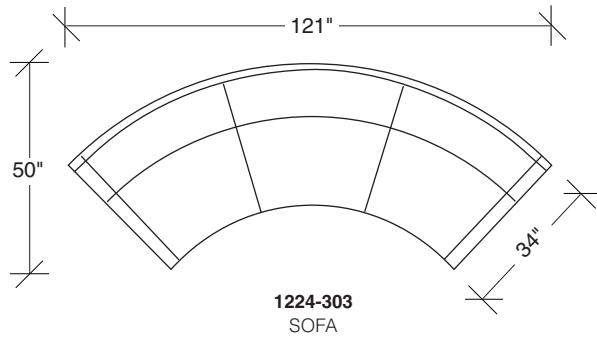

Design Classics

No. 1224-301 LAF SOFA

W 118 D 34 H 30 in.

Seat depth 22 in.

Seat height 17 in.

Arm height 24 in.

No. 1224-302 RAF SOFA

W 118 D 34 H 30 in.

Seat depth 22 in.

Seat height 17 in.

Arm height 24 in.

Throw pillows optional. Must specify.
Note: Stripe fabrics are not recommended on the 1224 series. Polished stainless steel legs standard. Throw pillows optional. Must specify.

**Design Classic
1224 - Series**

Scale 1/4" = 1'0"
All upholstery sizes are approximate