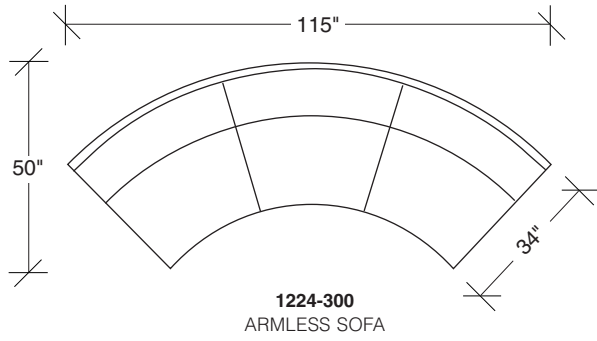

Design Classics

No. 1224-301 LAF SOFA

W 118 D 34 H 30 in.

Seat depth 22 in.

Seat height 17 in.

Arm height 24 in.

No. 1224-302 RAF SOFA

W 118 D 34 H 30 in.

Seat depth 22 in.

Seat height 17 in.

Arm height 24 in.

Throw pillows optional. Must specify.
Note: Stripe fabrics are not recommended on the 1224 series. Polished stainless steel legs standard. Throw pillows optional. Must specify.

**Design Classic
1224 - Series**

Scale 1/4" = 1'0"
All upholstery sizes are approximate