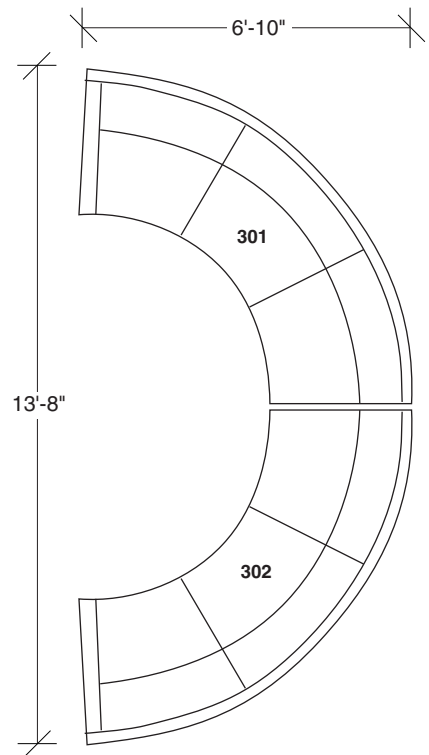

Design Classics

No. 1224-301 LAF SOFA

W 118 D 34 H 30 in.

Seat depth 22 in.

Seat height 17 in.

Arm height 24 in.

No. 1224-302 RAF SOFA

W 118 D 34 H 30 in.

Seat depth 22 in.

Seat height 17 in.

Arm height 24 in.

Throw pillows optional. Must specify.
Note: Stripe fabrics are not recommended on the 1224 series. Polished stainless steel legs standard. Throw pillows optional. Must specify.

**Design Classic
1224 - Series**

Scale 1/4" = 1'0"
All upholstery sizes are approximate