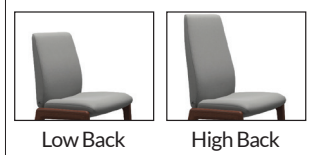

Stressless® Laurel Family

Seat Back:

Low Back

High Back

Arms:

w/o Arms

w/ Arms

Base:

D100

D200

D350

Office

Stressless® Laurel Family - Measurements (inches)

Item no.	Model	Leg Type	Width	Height	Depth	Seat Height
1842763	Laurel v2 Low Back Large	D100	22.4	36.2	24.4	18.9
1842714	Laurel v2 Low Back Large w/ Arms	D100	22.8	36.2	24.4	18.9
1843763	Laurel v2 High Back Large	D100	22.4	41.3	24.8	18.9
1843714	Laurel v2 High Back Large w/ Arms	D100	22.8	41.3	24.8	18.9
1842767	Laurel v2 Low Back Large	D200	19.7	36.2	24.4	18.9
1842767	Laurel v2 Low Back Large w/ Arms	D200	22.8	36.2	24.4	18.9
1843767	Laurel v2 High Back Large	D200	19.7	41.3	24.8	18.9
1843724	Laurel v2 High Back Large w/ Arms	D200	22.8	41.3	24.8	18.9
1842775	Laurel v2 Low Large	D350	19.7	36.2	24.4	18.9
1842712	Laurel v2 Low Large w/ Arms	D350	22.8	36.2	24.4	18.9
1843775	Laurel v2 High Large	D350	19.7	41.3	24.8	18.9
1843712	Laurel v2 High Large w/ Arms	D350	22.8	41.3	24.8	18.9
1842768	Laurel v2 Low Back Large	Home Office	28.3	34.3-39.0	28.3	16.9-21.7
1842769	Laurel v2 Low Back Large w/ Arms	Home Office	28.3	34.3-39.0	28.3	16.9-21.7
1843768	Laurel v2 High Back Large	Home Office	28.3	39.4-44.1	28.3	16.9-21.7
1843769	Laurel v2 High Back Large w/ Arms	Home Office	28.3	39.4-44.1	28.3	16.9-21.7